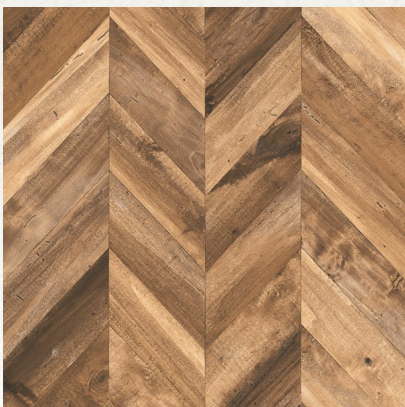

Random 4

600  
600MM

PARQUET BEIGE  
WOOD SERIES  
FINISH: RUSTIC

Random 3

600  
600MM

PARQUET BLACK  
WOOD SERIES  
FINISH: RUSTIC

Random 3

600  
600MM