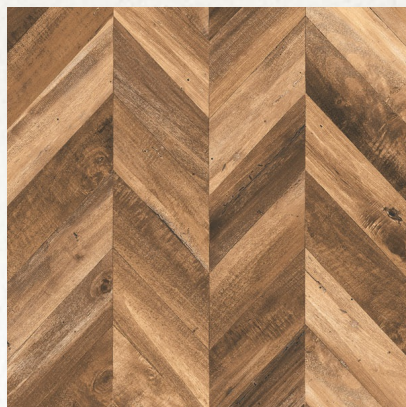

Random 4

600  
600MM

PARQUET BEIGE  
WOOD SERIES  
FINISH: RUSTIC

Random 3

600  
600MM

PARQUET BLACK  
WOOD SERIES  
FINISH: RUSTIC

Random 3

600  
600MM

TASMANIA TIMBER  
WOOD SERIES  
FINISH: RUSTIC

Random 2

600  
600MM

TEAK FEEL  
WOOD SERIES  
FINISH: RUSTIC

Random 3

600  
600MM

TEAK WOOD NATURAL  
WOOD SERIES  
FINISH: RUSTIC

Random 4