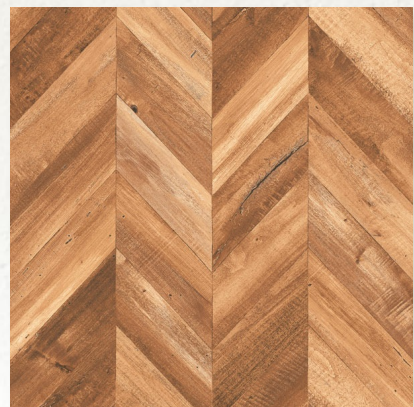

600
600MM

PARQUET BEIGE
WOOD SERIES
FINISH: RUSTIC

Random 3