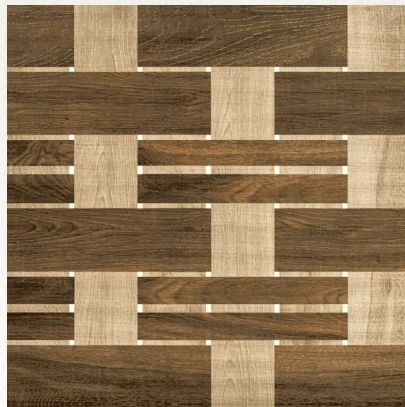

600
600MM

CUBICAL WOOD BEIGE
WOOD SERIES
FINISH: RUSTIC

Random 1