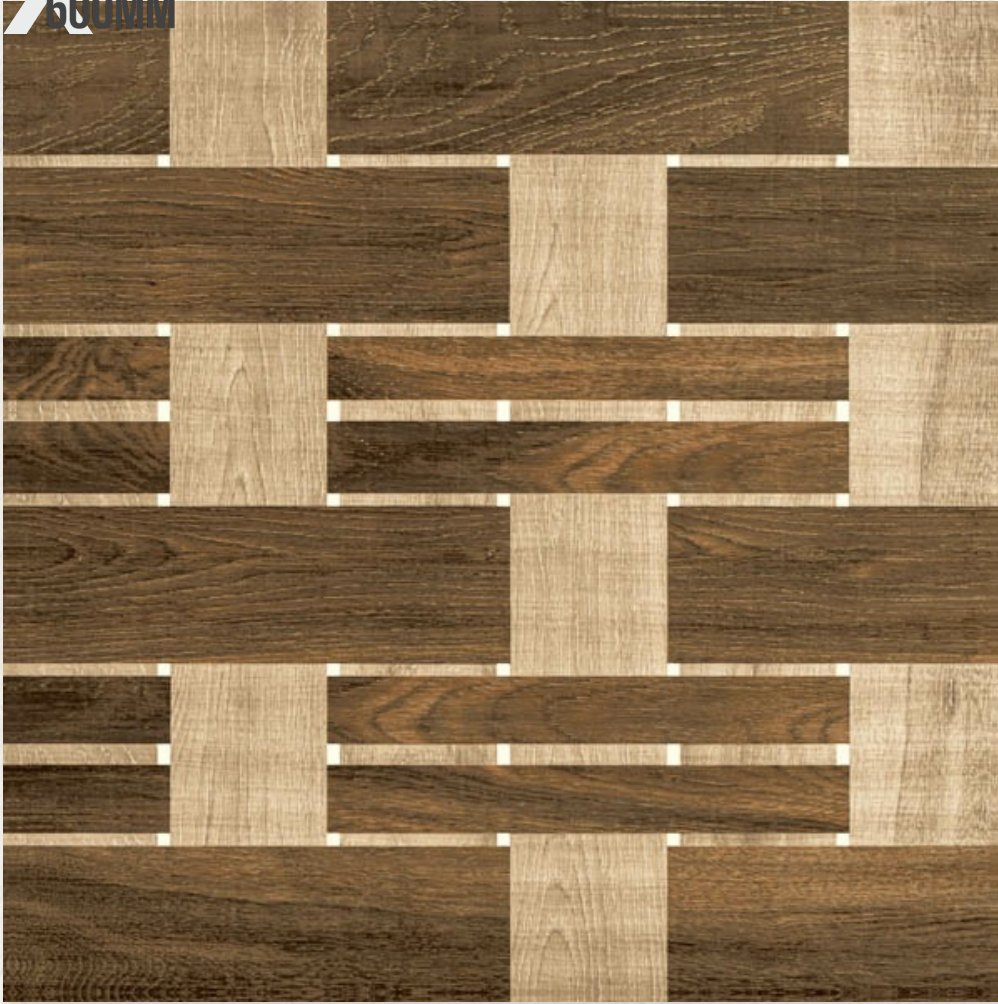

600
600MM

CUBICAL WOOD BEIGE
WOOD SERIES
FINISH: RUSTIC