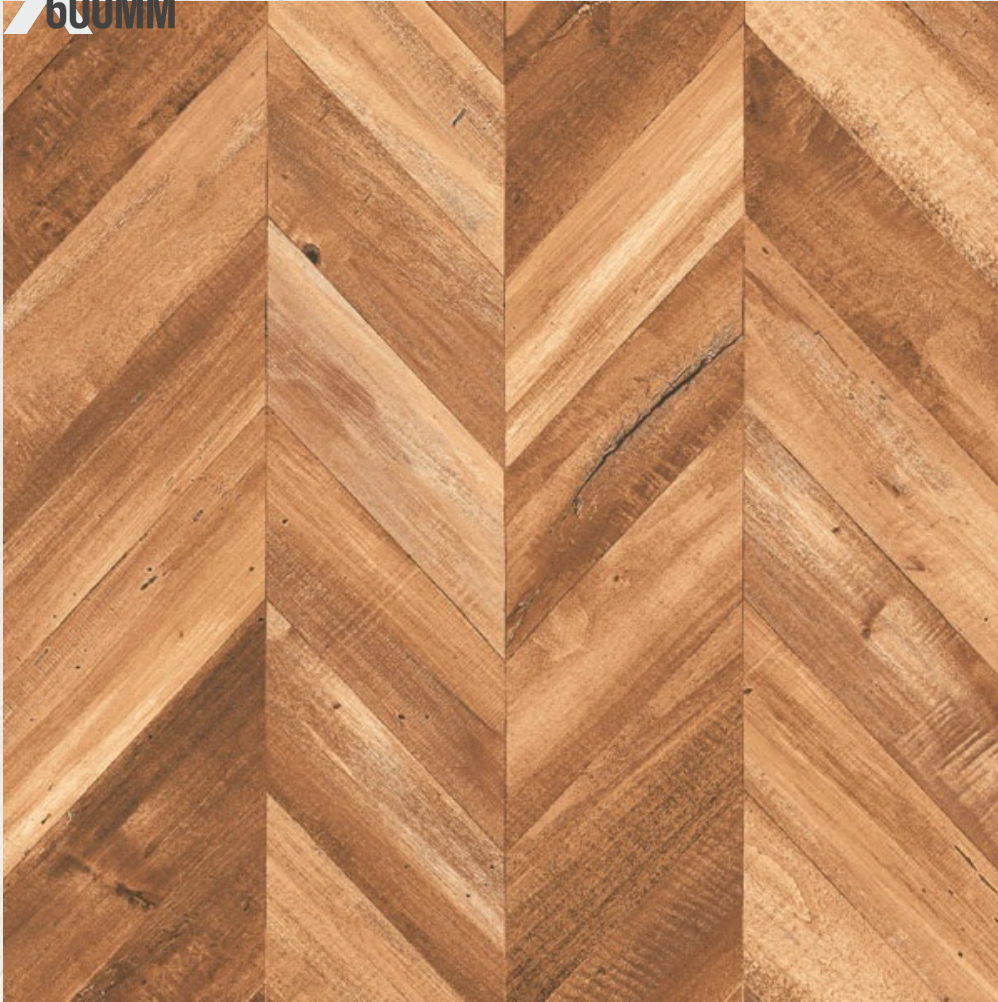

600
600MM

PARQUET BEIGE
WOOD SERIES
FINISH: RUSTIC