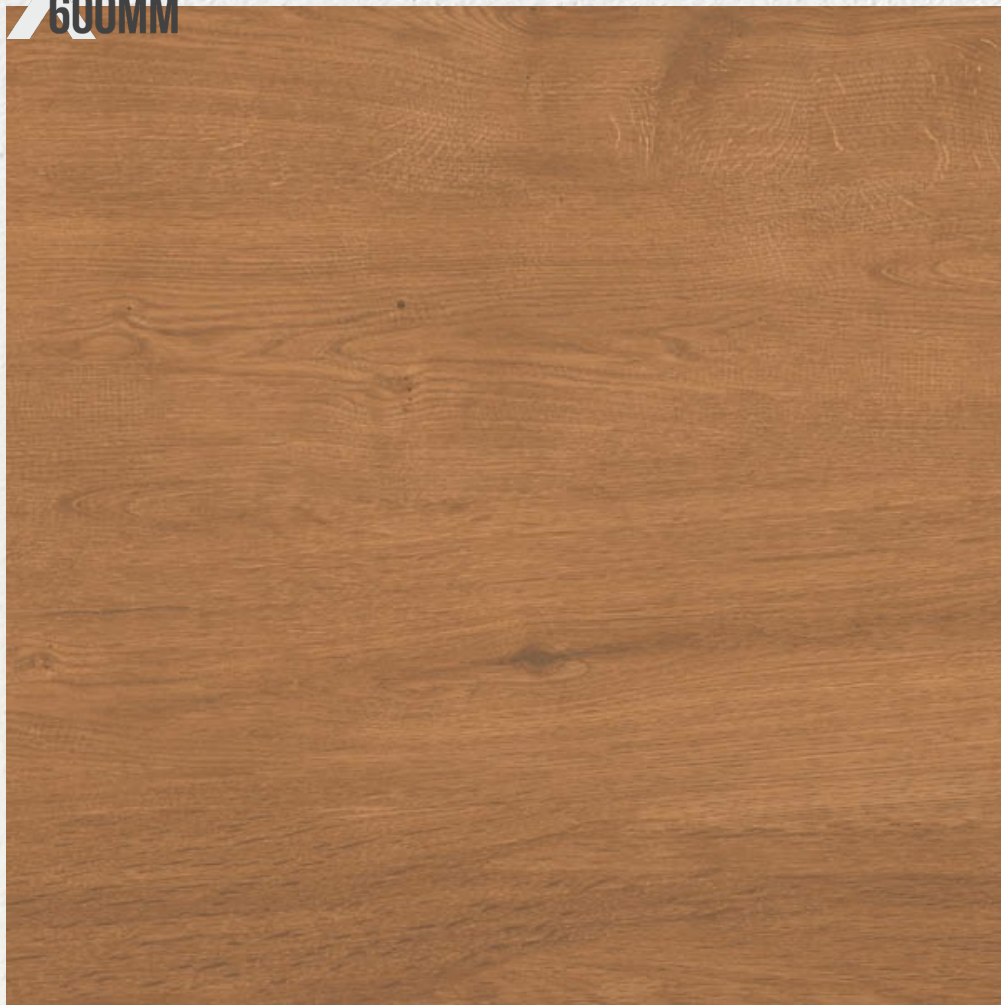

TASMANIA TIMBER  
WOOD SERIES  
FINISH: RUSTIC

Random 2

600  
600MM

TEAK FEEL  
WOOD SERIES  
FINISH: RUSTIC

Random 3

600  
600MM

TEAK WOOD NATURAL  
WOOD SERIES  
FINISH: RUSTIC

Random 4