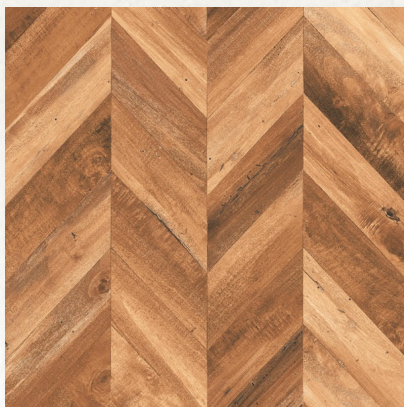

600
600MM

PARQUET BEIGE
WOOD SERIES
FINISH: RUSTIC

Random 3