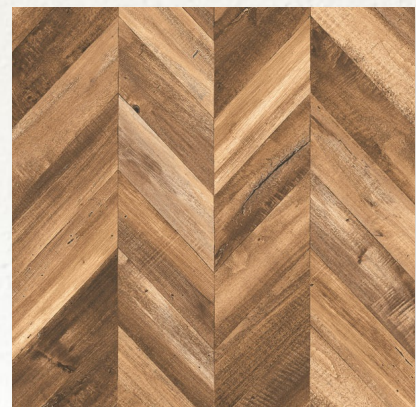

Random 4

600  
600MM

PARQUET BEIGE  
WOOD SERIES  
FINISH: RUSTIC

Random 3

600  
600MM

PARQUET BLACK  
WOOD SERIES  
FINISH: RUSTIC

Random 3

600  
600MM

TASMANIA TIMBER  
WOOD SERIES  
FINISH: RUSTIC

Random 2

600  
600MM

TEAK FEEL  
WOOD SERIES  
FINISH: RUSTIC

Random 3

600  
600MM

TEAK WOOD NATURAL  
WOOD SERIES  
FINISH: RUSTIC

Random 4