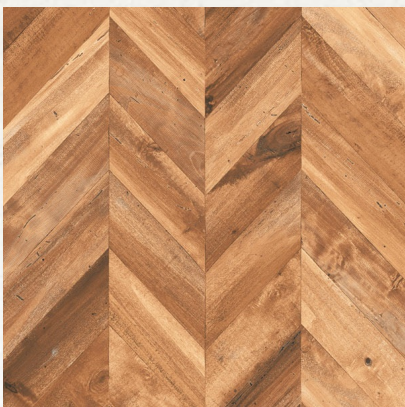

600
600MM

PARQUET BEIGE
WOOD SERIES
FINISH: RUSTIC

Random 3