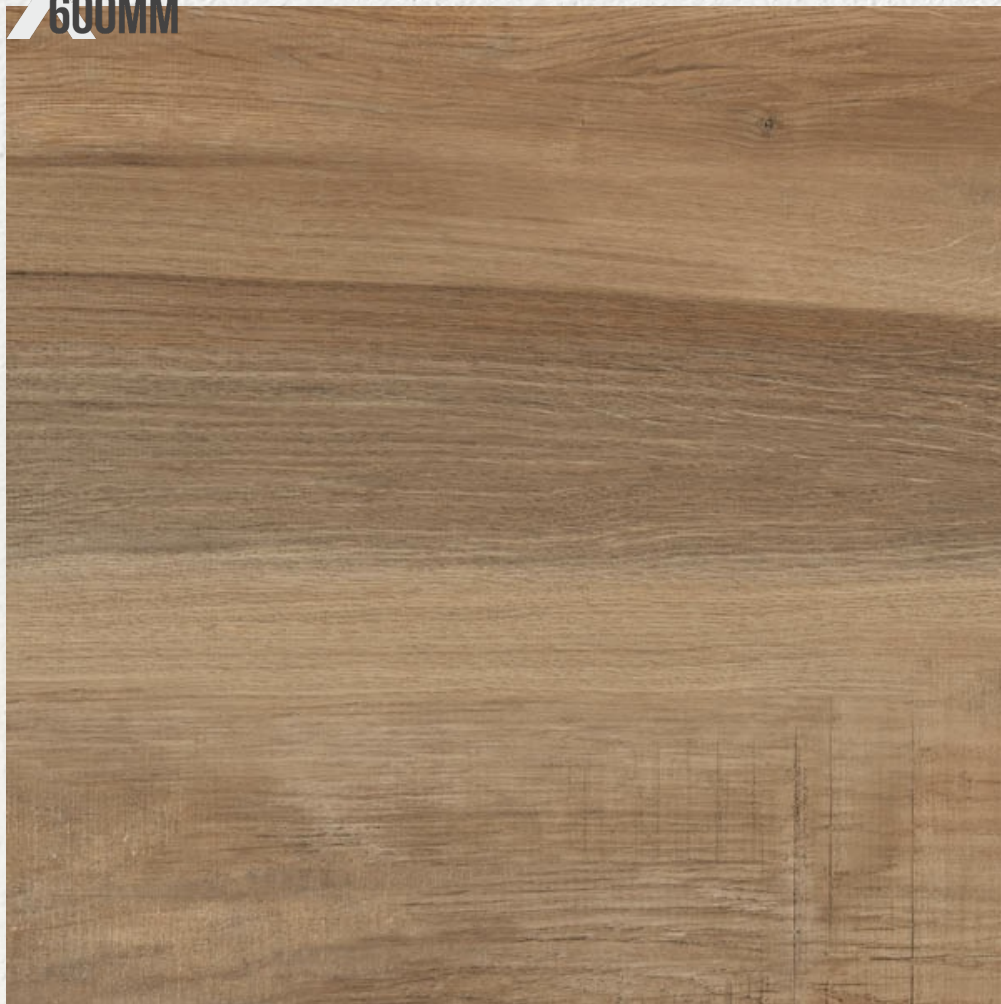

**BOTTEGA BROWN**  
**WOOD SERIES**  
**FINISH: RUSTIC**

**Random 4**

600  
600MM

BOX WOOD NATURAL  
WOOD SERIES  
FINISH: RUSTIC

Random 4

600  
600MM

CASTANO NATURAL  
WOOD SERIES  
FINISH: RUSTIC

Random 4