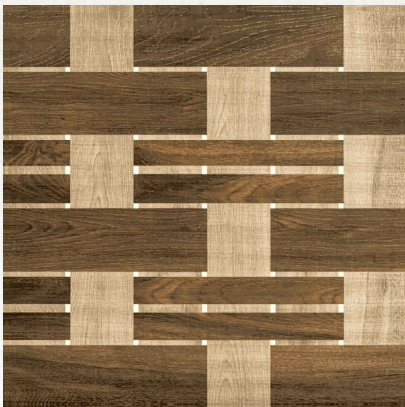

600
600MM

CUBICAL WOOD BEIGE
WOOD SERIES
FINISH: RUSTIC

Random 1