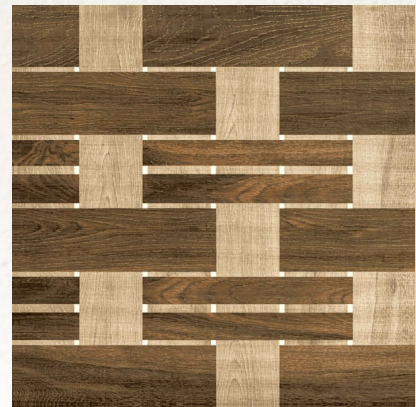

600
600MM

CUBICAL WOOD BEIGE
WOOD SERIES
FINISH: RUSTIC

Random 1