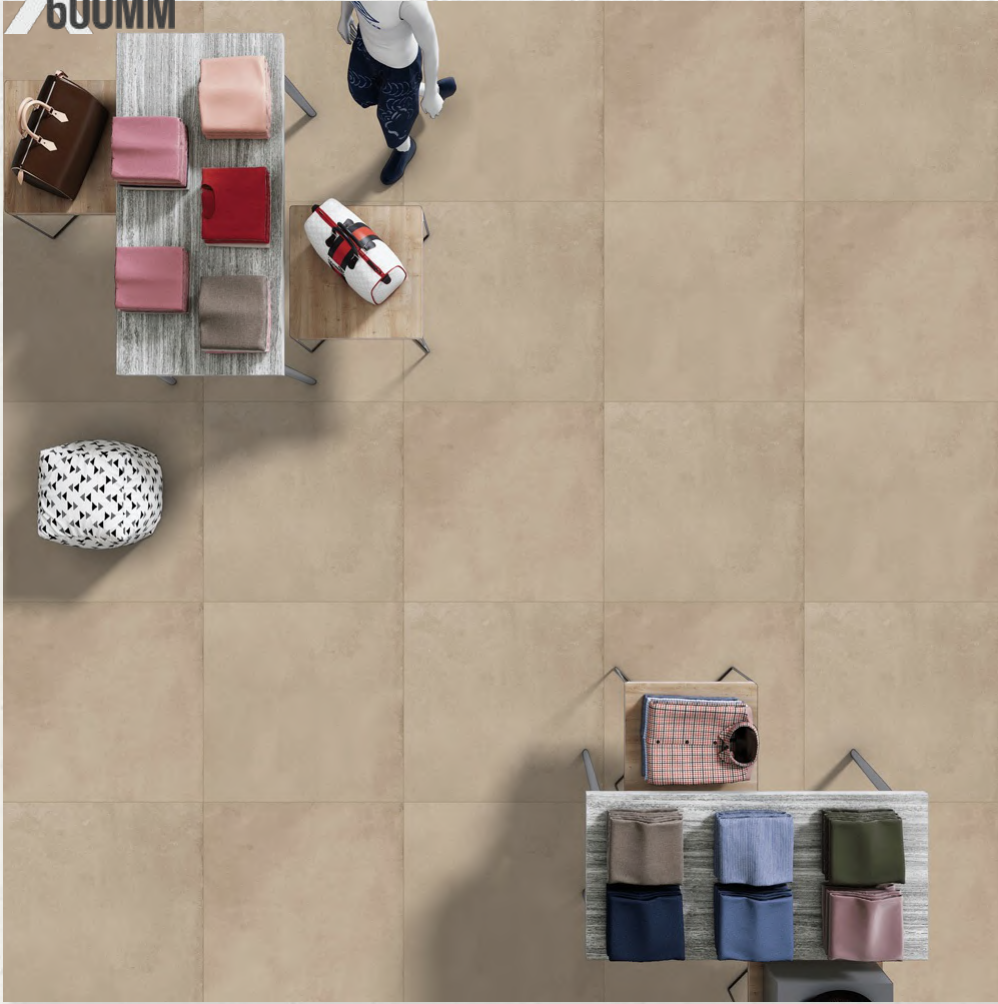

600
600MM

PLUTONIC BROWN
FINISH : RUSTIC