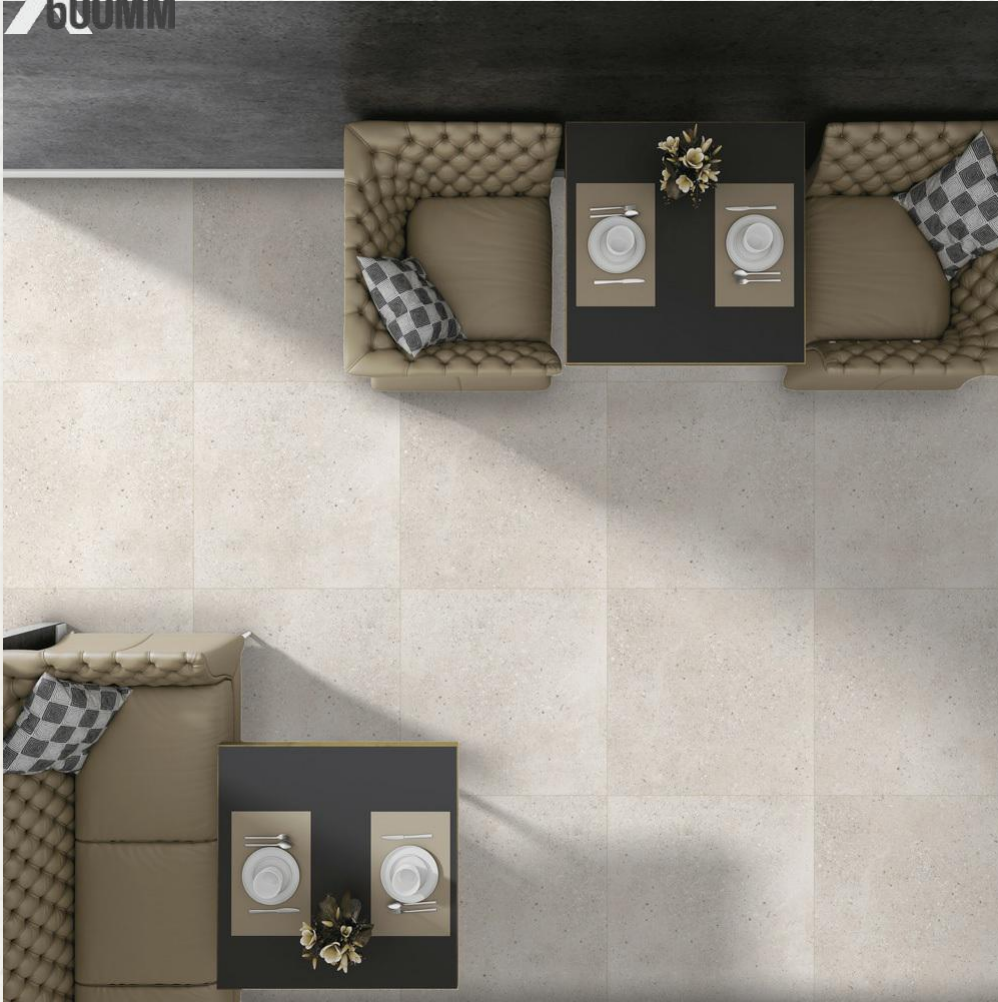

600
600MM

PARKER ROSE
FINISH : RUSTIC