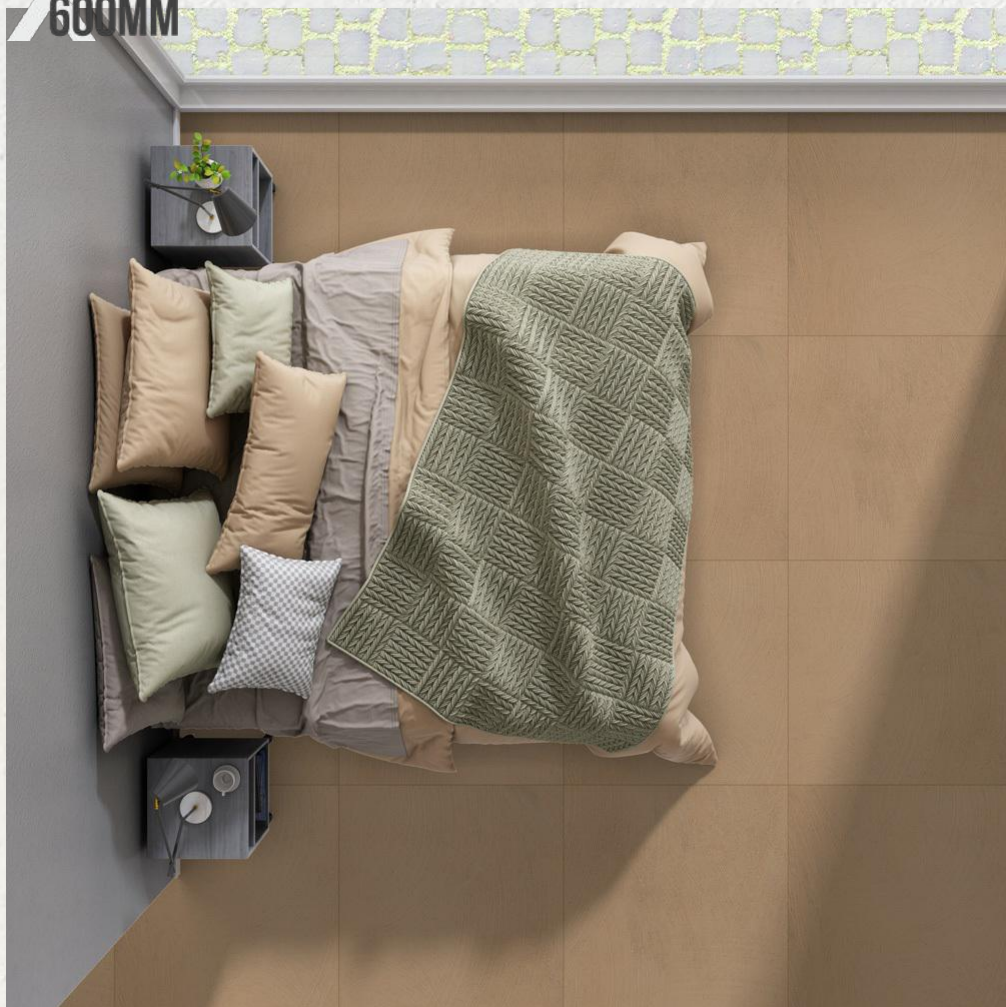

600
600MM

LAPIS BROWN
FINISH : RUSTIC