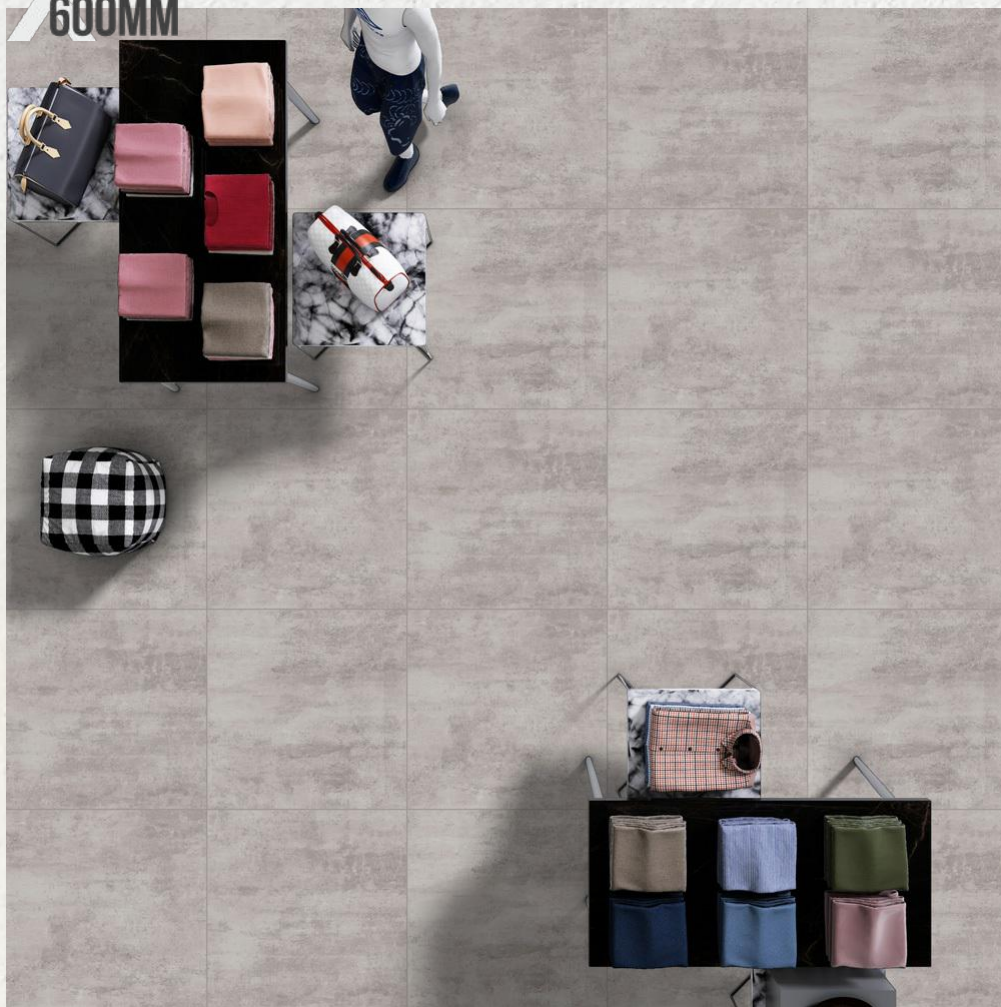

Random 3

600  
600MM

CEMENTO BIANCO  
FINISH : RUSTIC

Random 3

600  
600MM

CEMENTO BROWN  
FINISH : RUSTIC

Random 3

600  
600MM