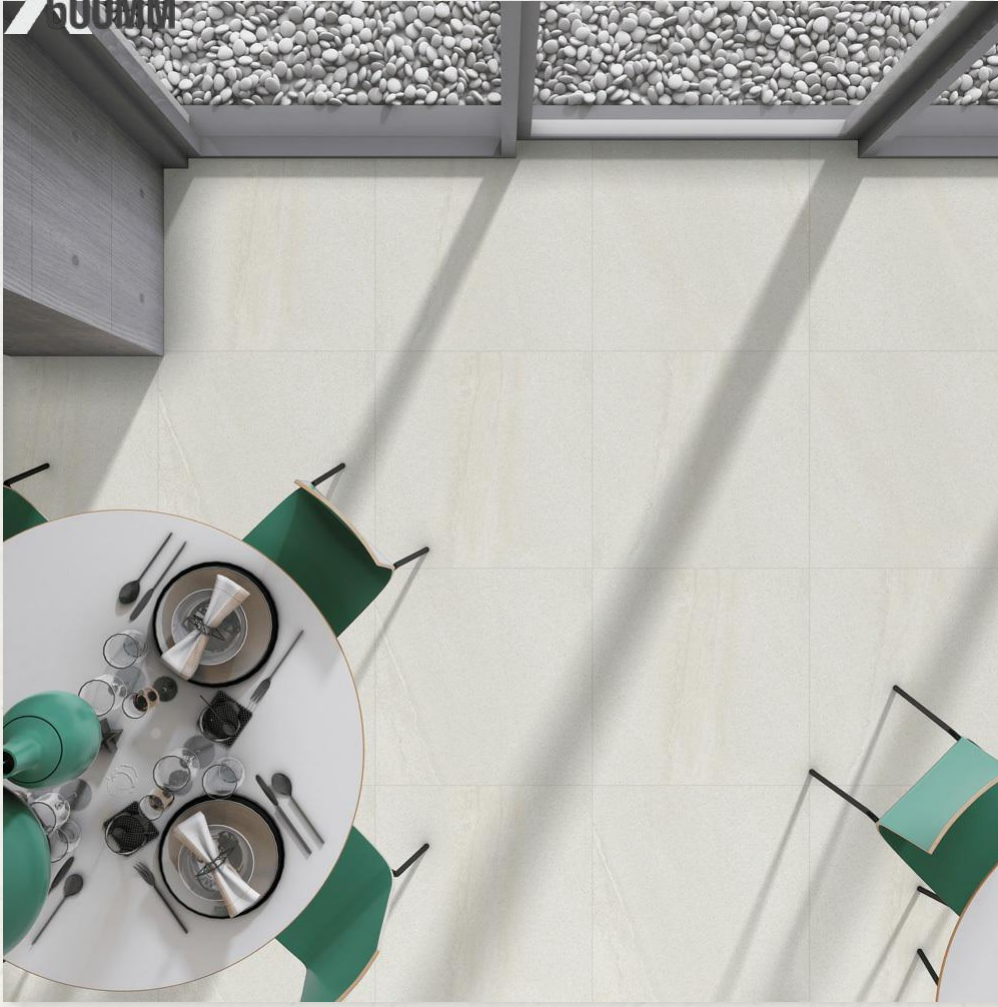

600  
600MM

STM6003  
FINISH : RUSTIC

Random 3

600  
600MM

STONE SILVER  
FINISH : RUSTIC

Random 4

600  
600MM

STONE TECNOGRAFIC V  
GREY  
FINISH: RUSTIC