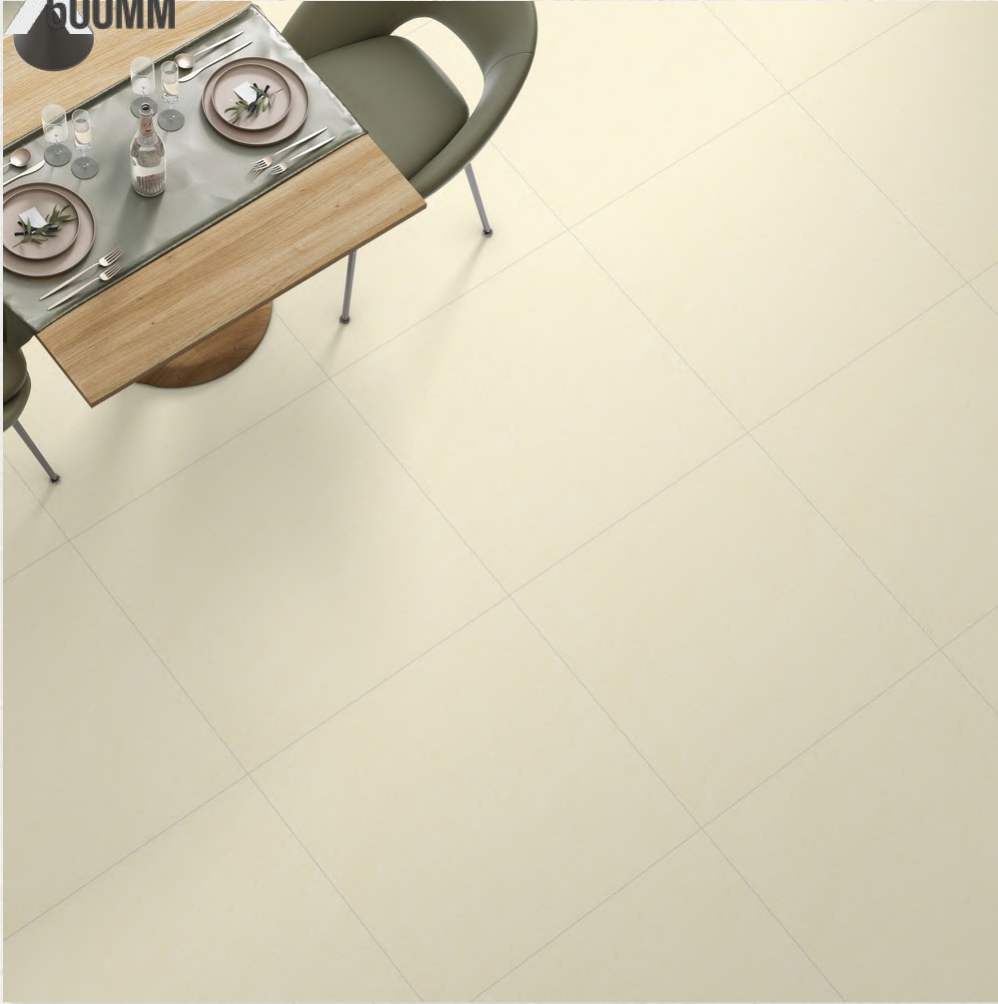

Random 3

600  
600MM

MADISON ASH  
FINISH : RUSTIC

Random 4

600  
600MM

MUNICH IVORY  
FINISH : RUSTIC

Random 1

600  
600MM