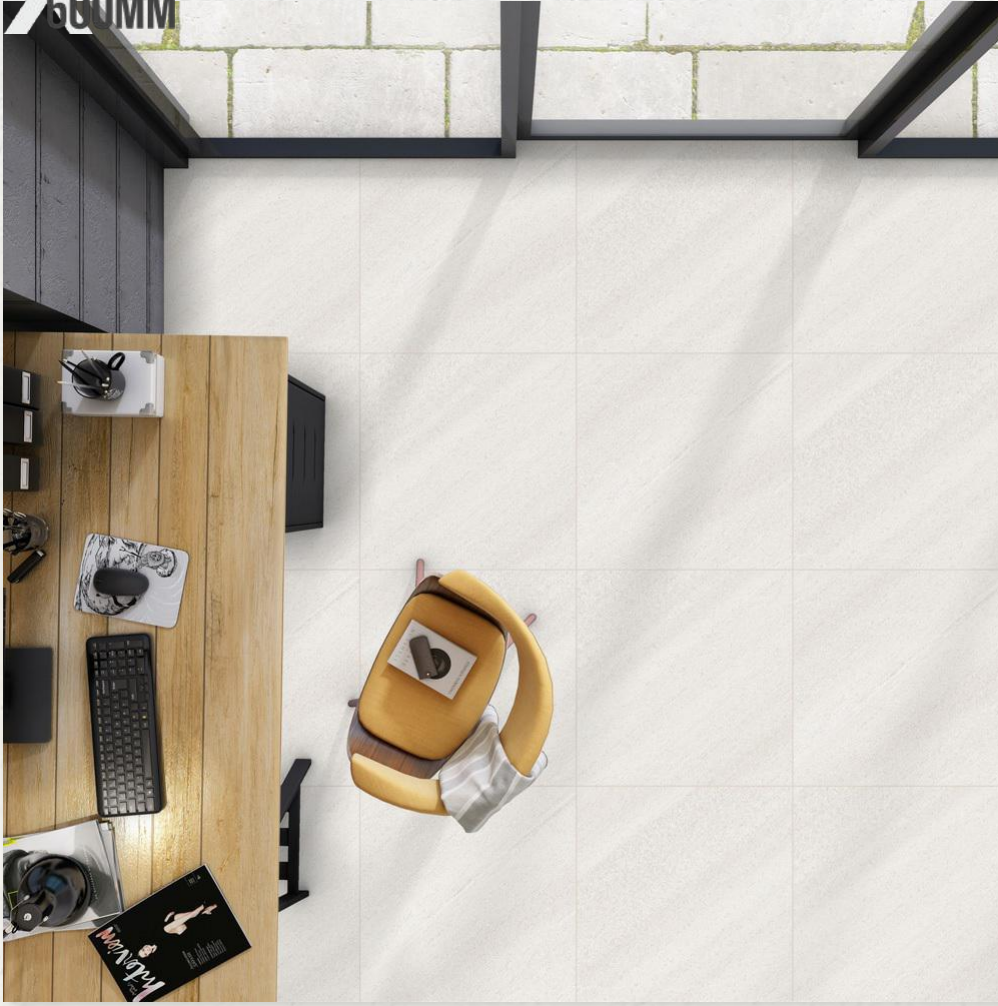

600  
600MM

CARNELIAN BROWN  
FINISH : RUSTIC

Random 3

600  
600MM

CARNELIAN CREMA  
FINISH : RUSTIC

Random 3

600  
600MM

CARNELIAN GREY  
FINISH : RUSTIC