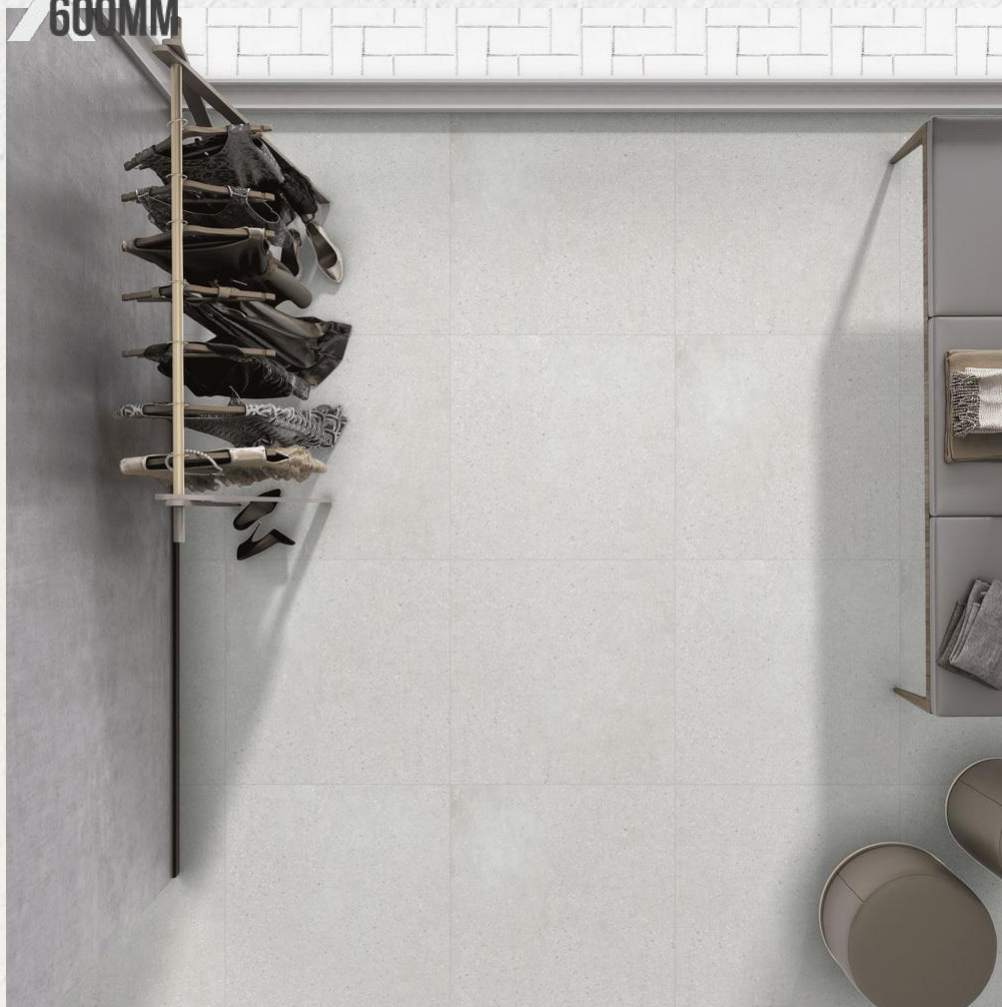

Random 3

600  
600MM

MADISON ASH  
FINISH : RUSTIC

Random 4

600  
600MM

MUNICH IVORY  
FINISH : RUSTIC

Random 1

600  
600MM