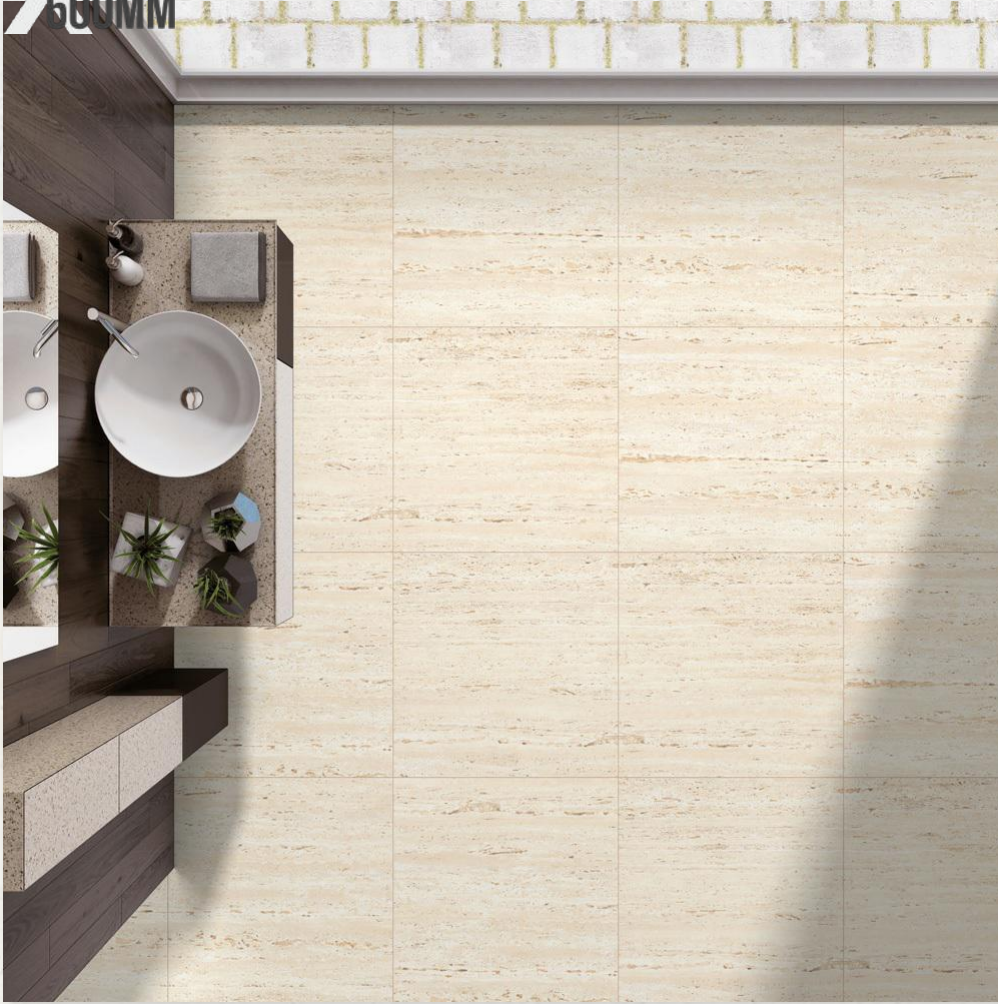

600
600MM

TORSO LIGHT
FINISH : RUSTIC