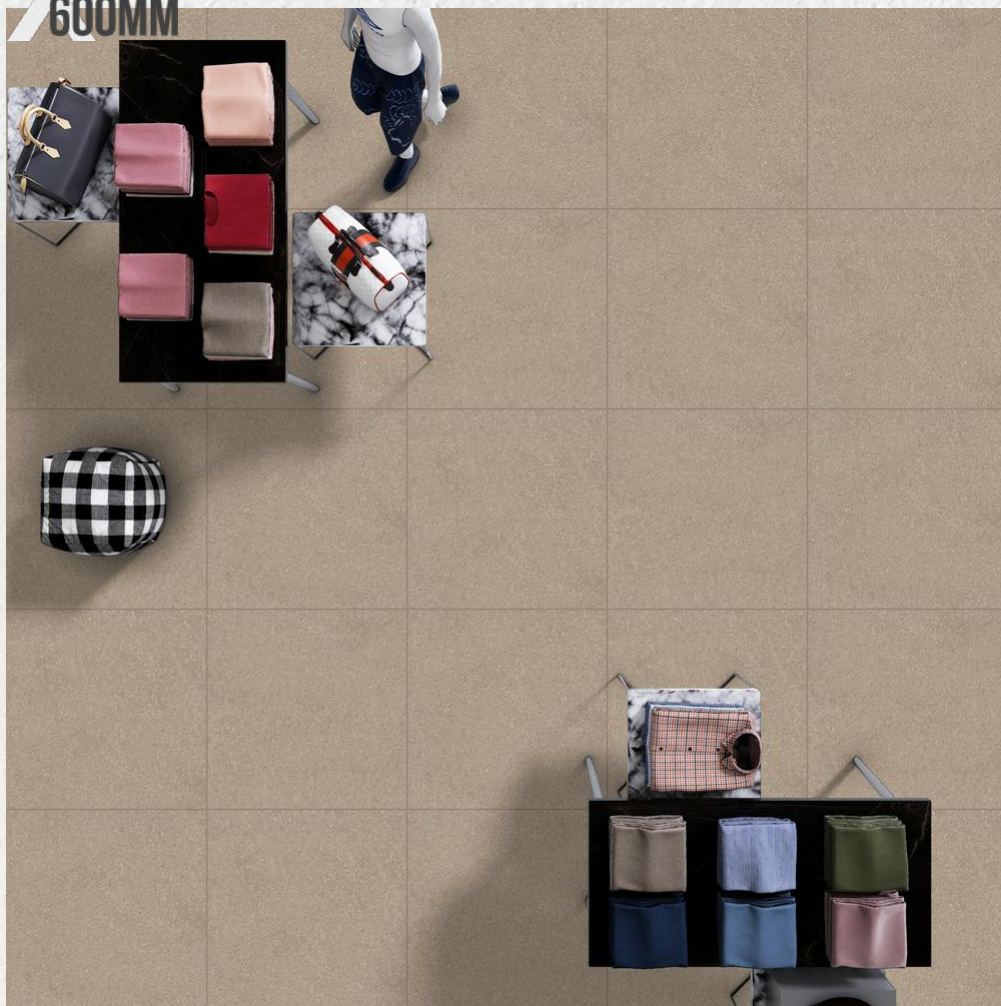

600  
600MM

**EXPLORER DARK GREY**  
**FINISH: RUSTIC**

**Random 1**

600  
600MM

GARNET BIANCO  
FINISH : RUSTIC

Random 3

600  
600MM

GARNET BROWN  
FINISH : RUSTIC