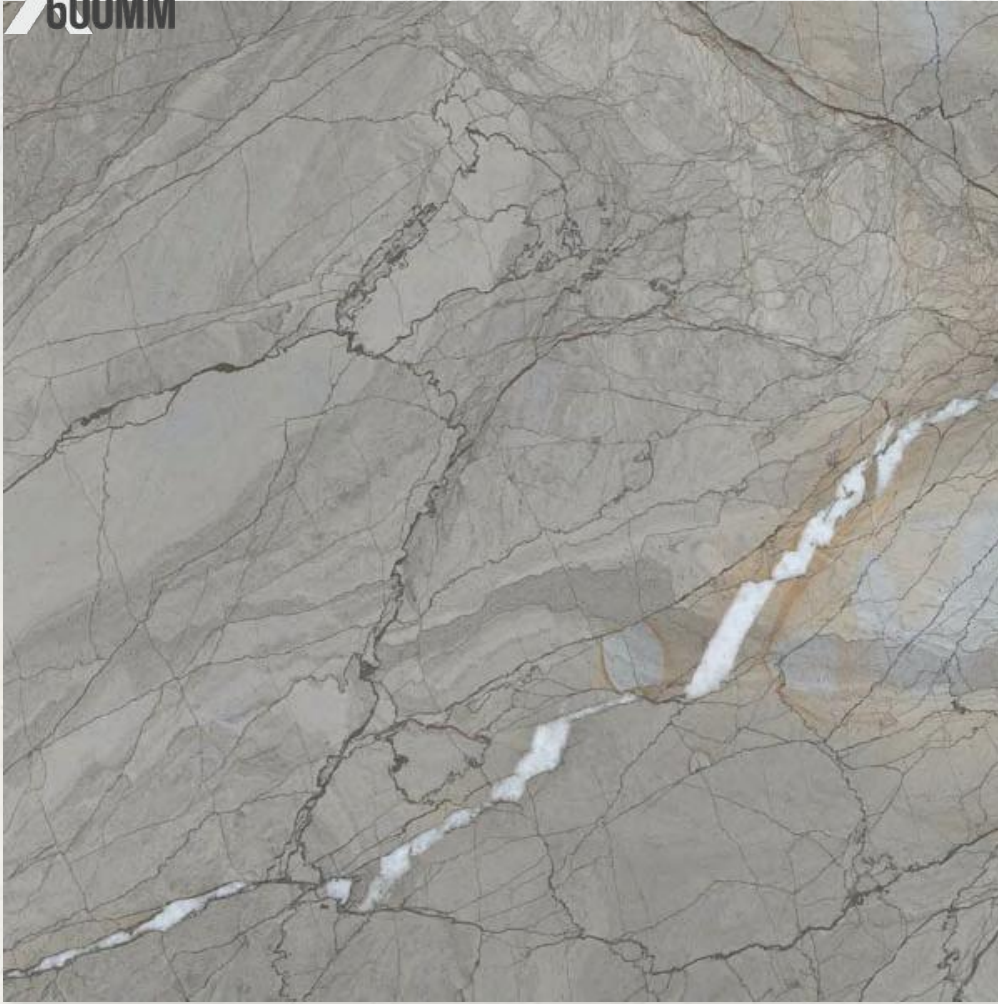

600
600MM

ELITE GREY
FINISH : GLOSSY