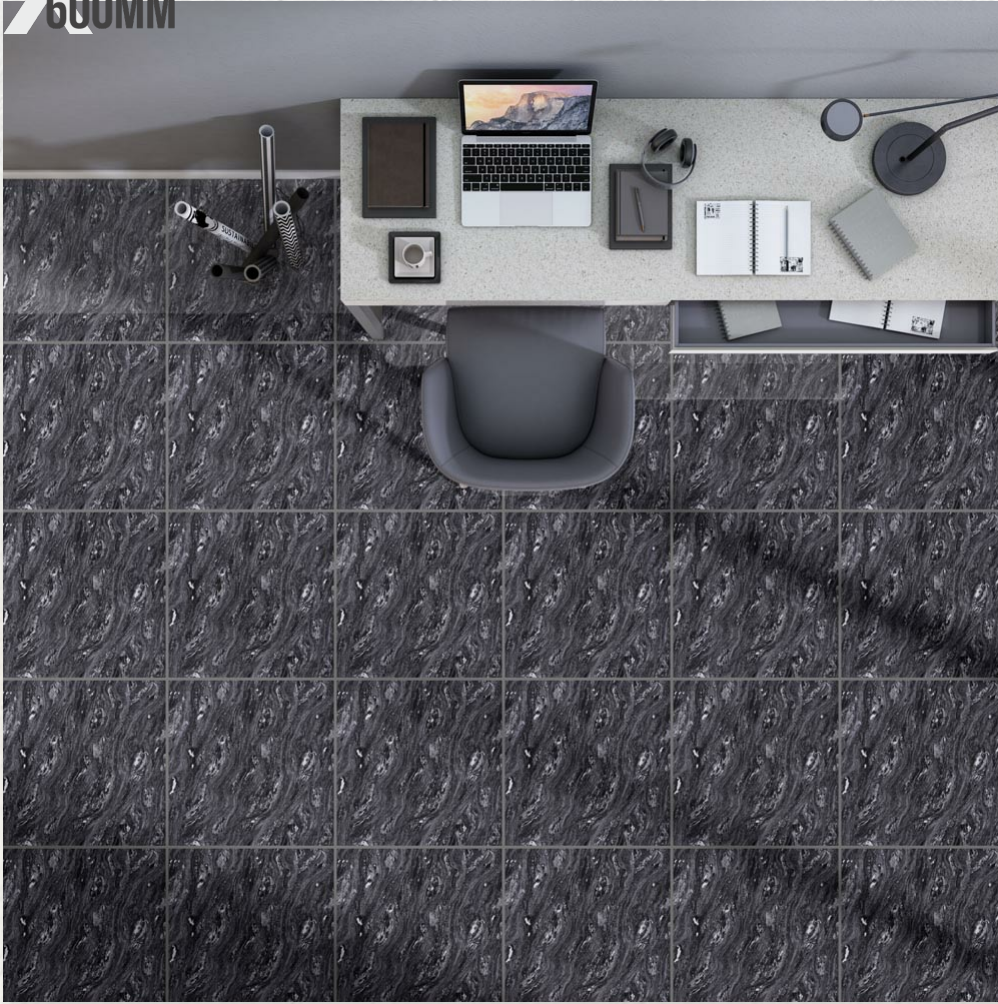

ALEXA GREY (L)
DC SERIES
FINISH: GLOSSY

Random 1

600
600MM

ALEXA NERO (D)
DC SERIES
FINISH: GLOSSY

Random 1

600
600MM

DREGON BLACK (D)
DC SERIES
FINISH: GLOSSY

Random 1