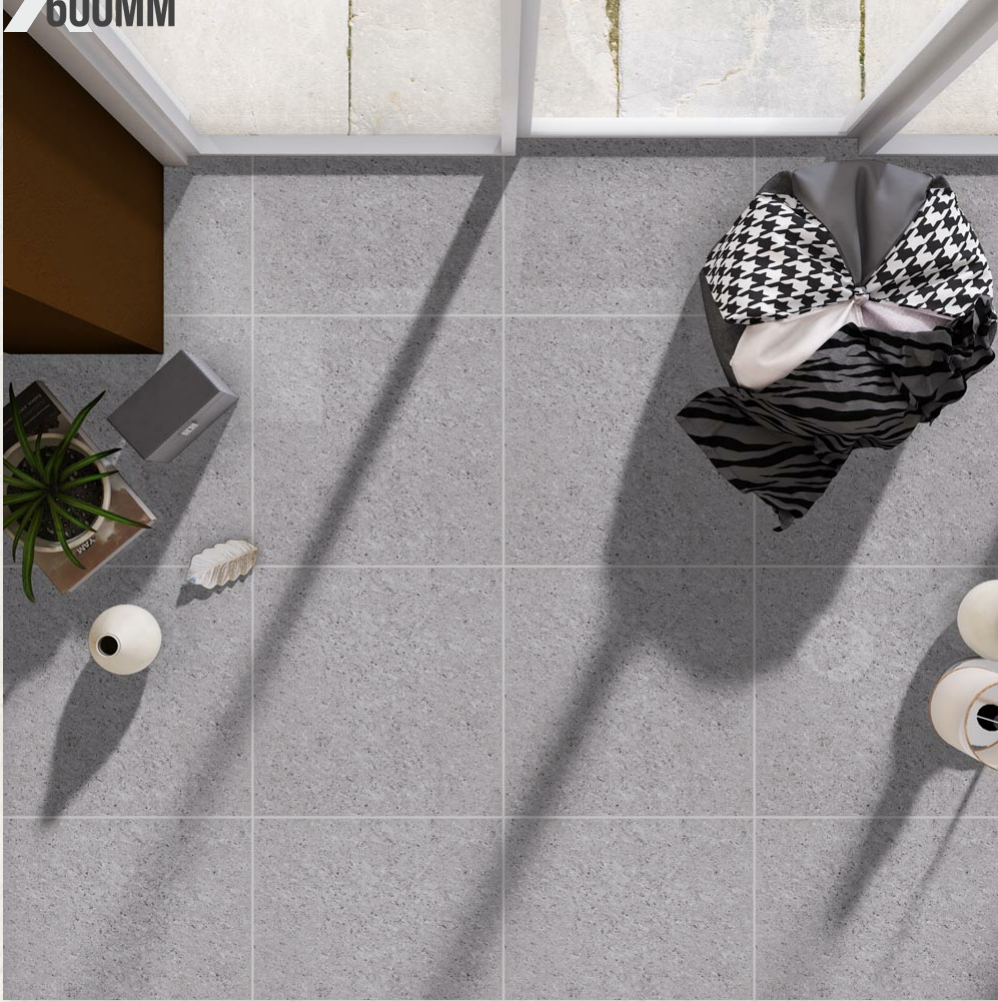

TROPIC CREMA (L)
DC SERIES
FINISH: GLOSSY

Random 1

600
600MM

TROPIC GRIS (L)
DC SERIES
FINISH : GLOSSY

Random 1

600
600MM

TROPIC NERO (D)
DC SERIES
FINISH : GLOSSY

Random 1