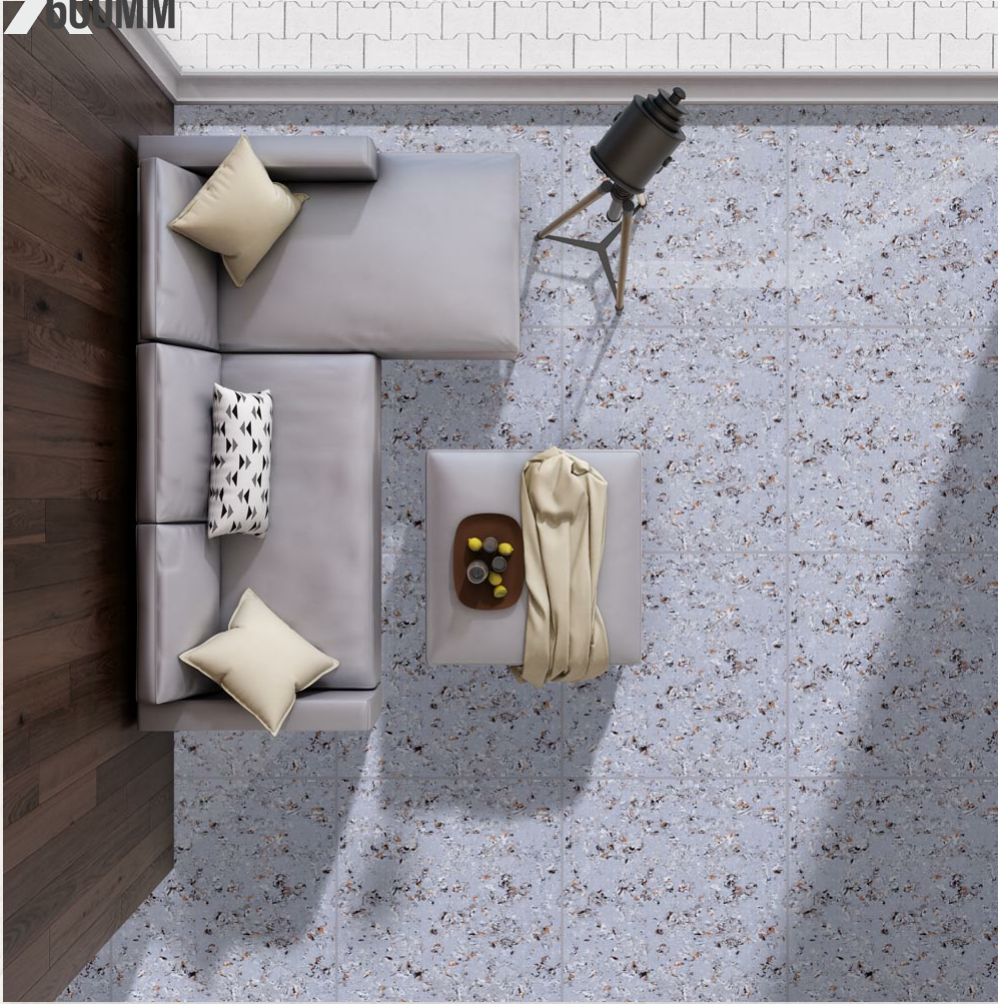

600
600MM

TEXAS BLUE (D)
DC SERIES
FINISH: GLOSSY