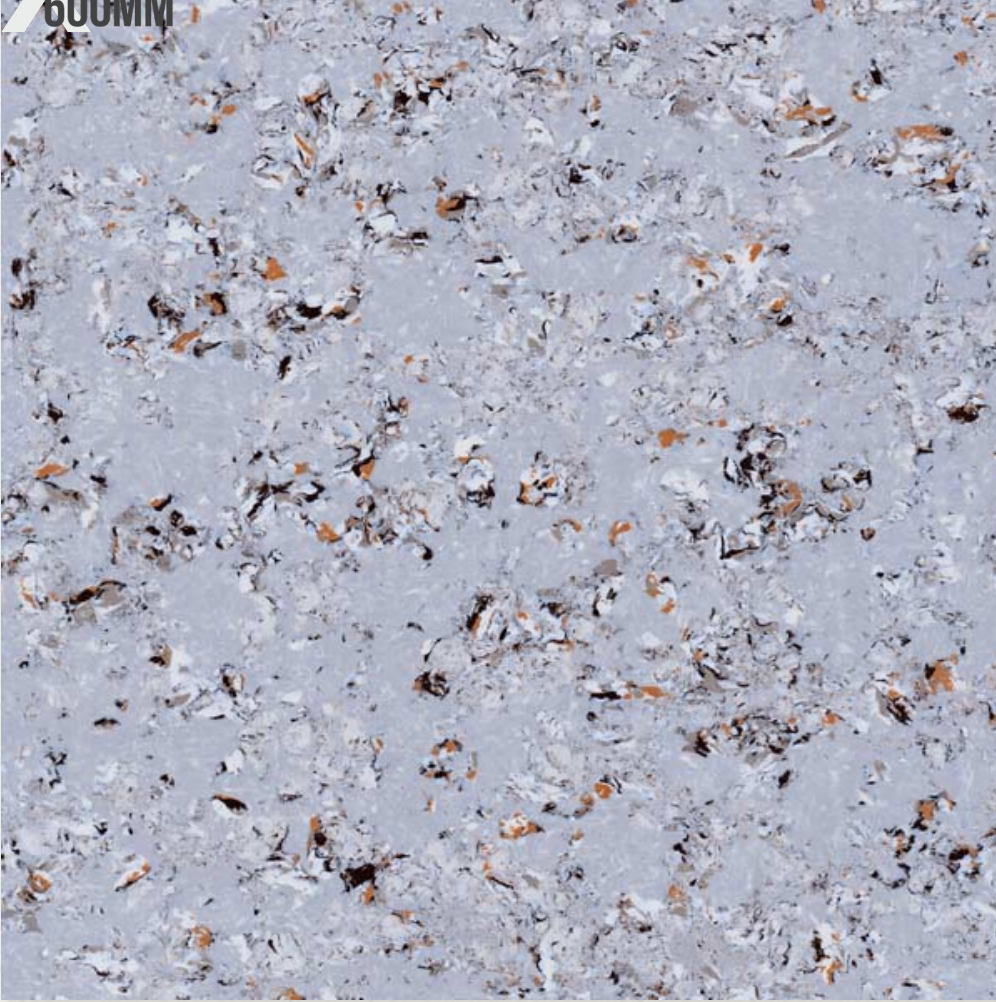

SPIDER CREMA (L)
DC SERIES
FINISH: GLOSSY

Random 1

600
600MM

SPIDER WHITE (L)
DC SERIES
FINISH: GLOSSY

Random 1

600
600MM

TEXAS BLUE
DC SERIES
FINISH: GLOSSY

Random 1