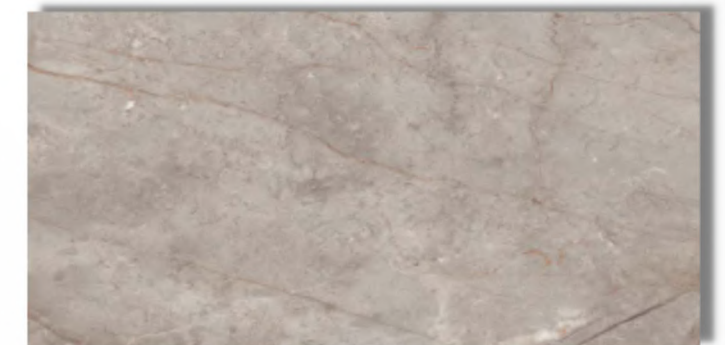

600x1200 MM | GLOSSY