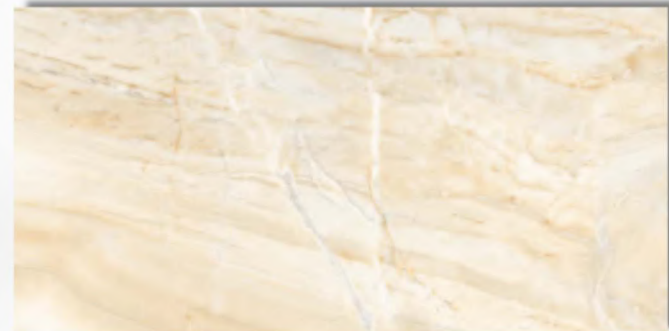

600x1200 MM | GLOSSY