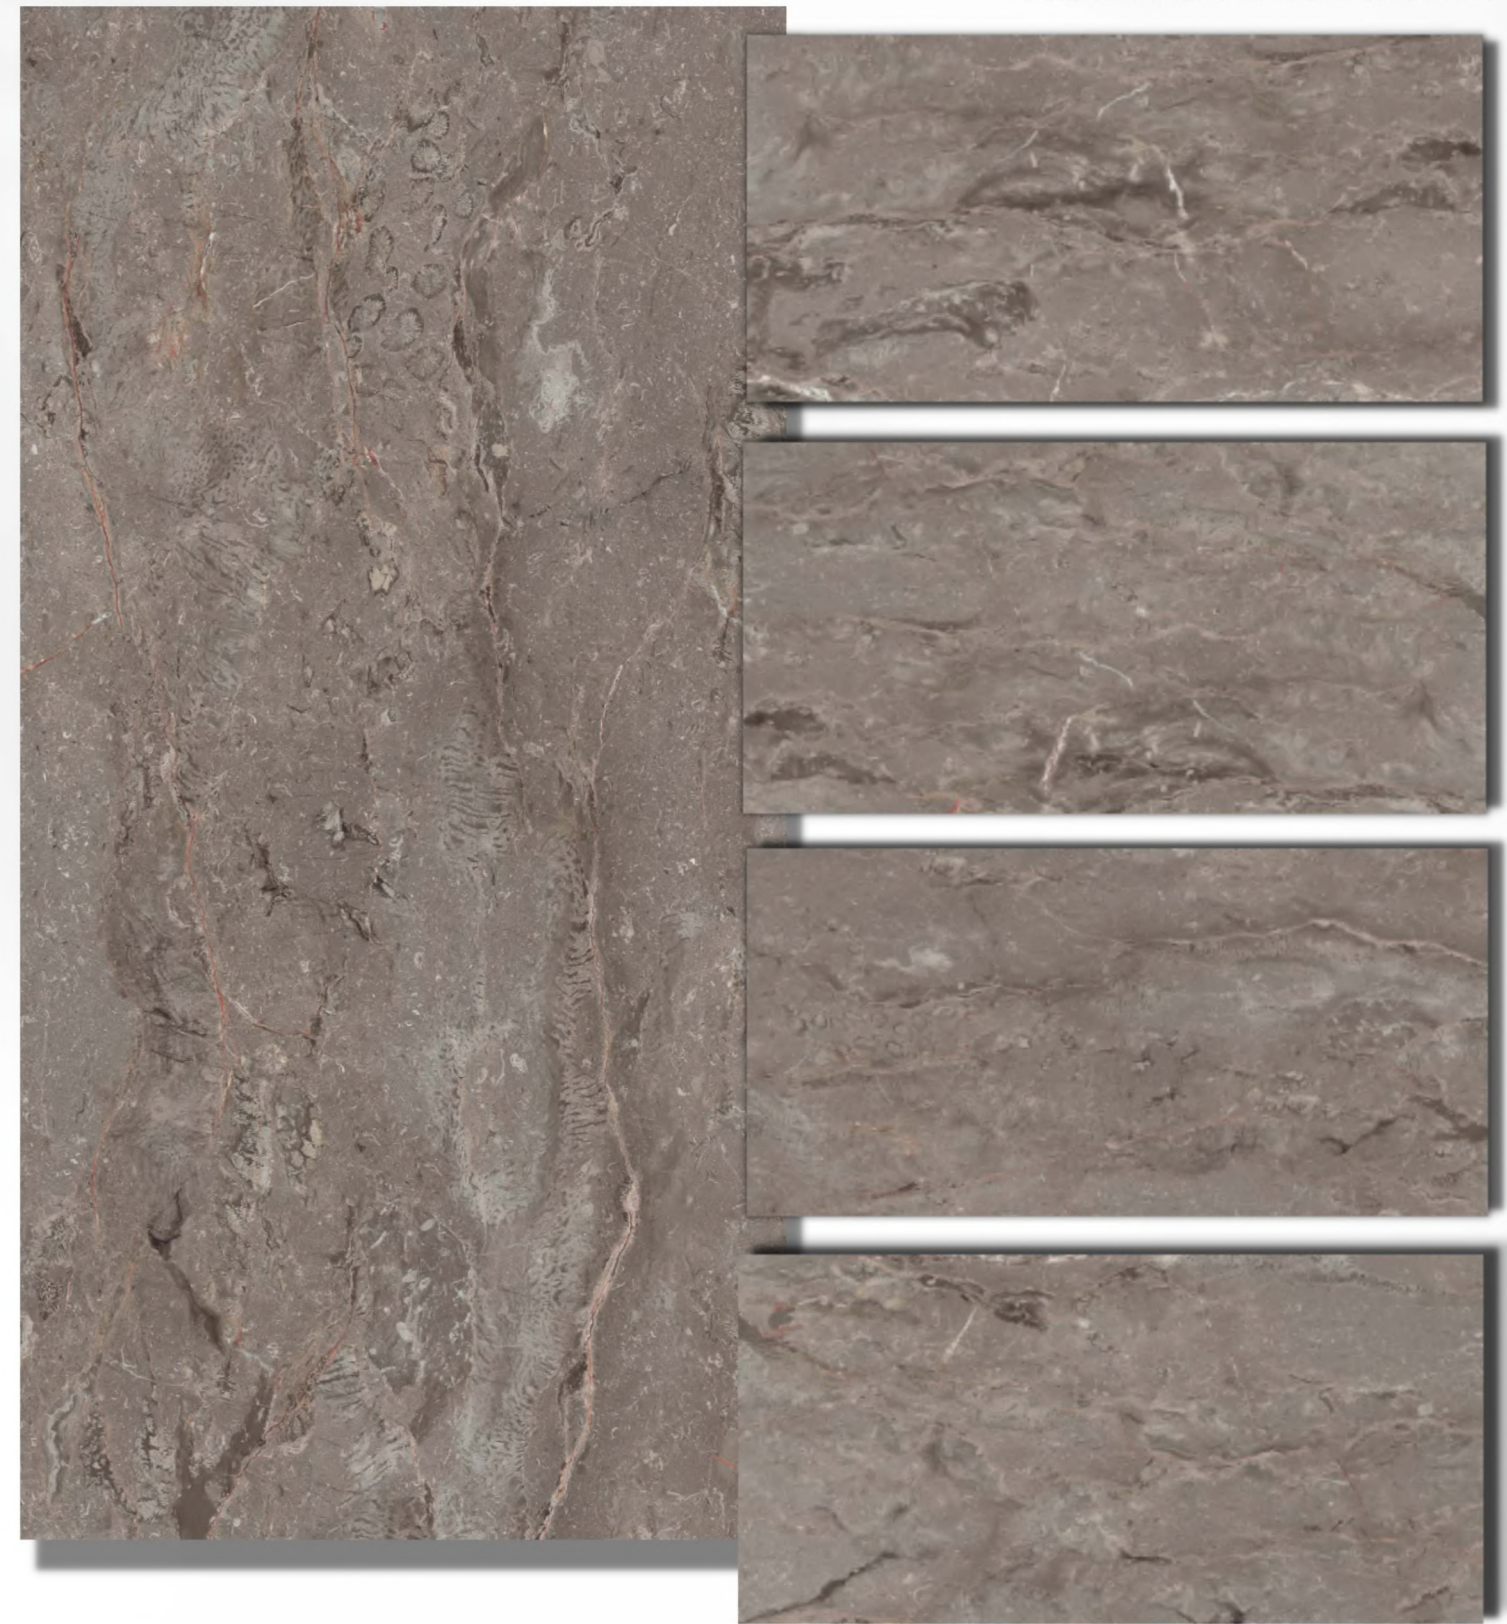

DUSK PEARL
RANDOM - 4

-  LARGE AND VERSATILE
-  HIGH STRENGTH
-  SUSTAINABLE AND ECOLOGICAL
-  INTEMPORAL
-  EASY TO INSTALL
-  MODULARITY
-  TECHNICAL SUPERIORITY

600x1200 MM | GLOSSY

DUSK BULSH
RAMDOM - 4