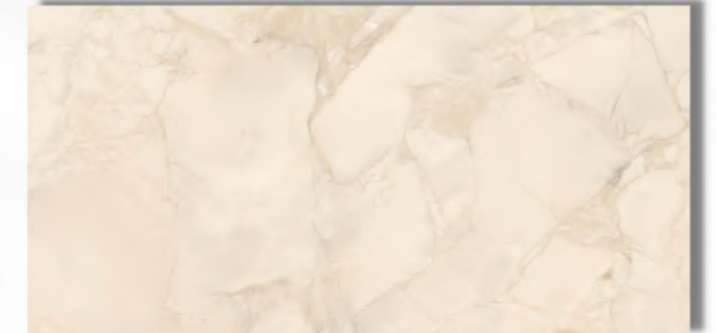

600x1200 MM | GLOSSY