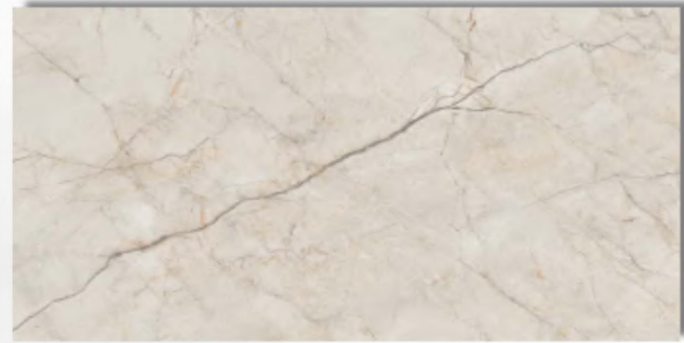

600x1200 MM | GLOSSY