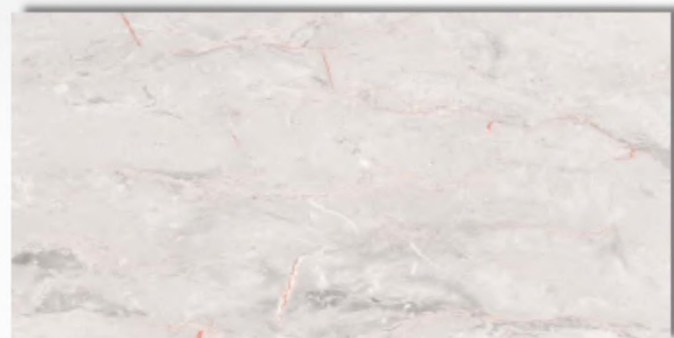

600x1200 MM | GLOSSY