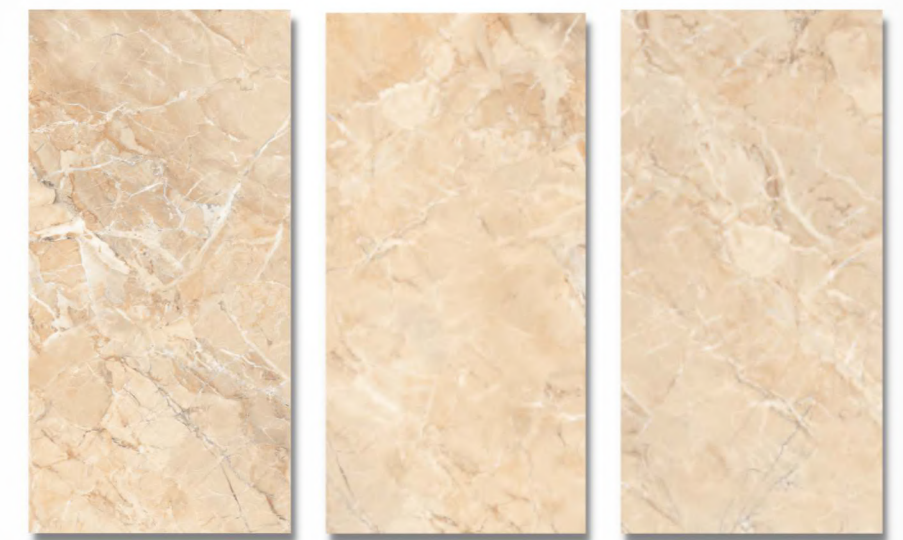

GLOSSY
COLLECTION

600x1200 MM | GLOSSY

MERITA BRECCIA AURORA
RANDOM - 3

600x1200 MM | GLOSSY

BRONZETO
RAMDOM - 3

600x1200 MM | GLOSSY

PIATRA PISTACHIO
RAMDOM - 4

-  LARGE AND VERSATILE
-  HIGH STRENGTH
-  SUSTAINABLE AND ECOLOGICAL
-  INTEMPORAL
-  EASY TO INSTALL
-  MODULARITY
-  TECHNICAL SUPERIORITY