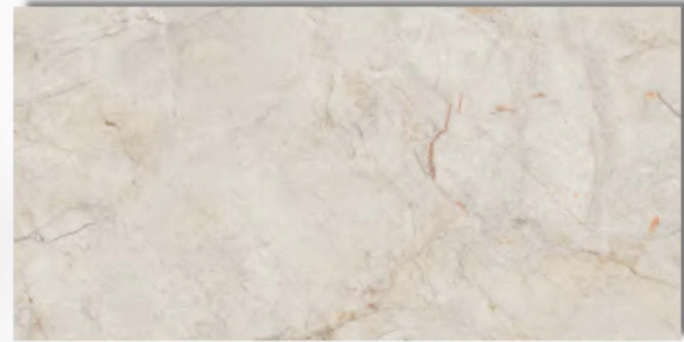

600x1200 MM | GLOSSY