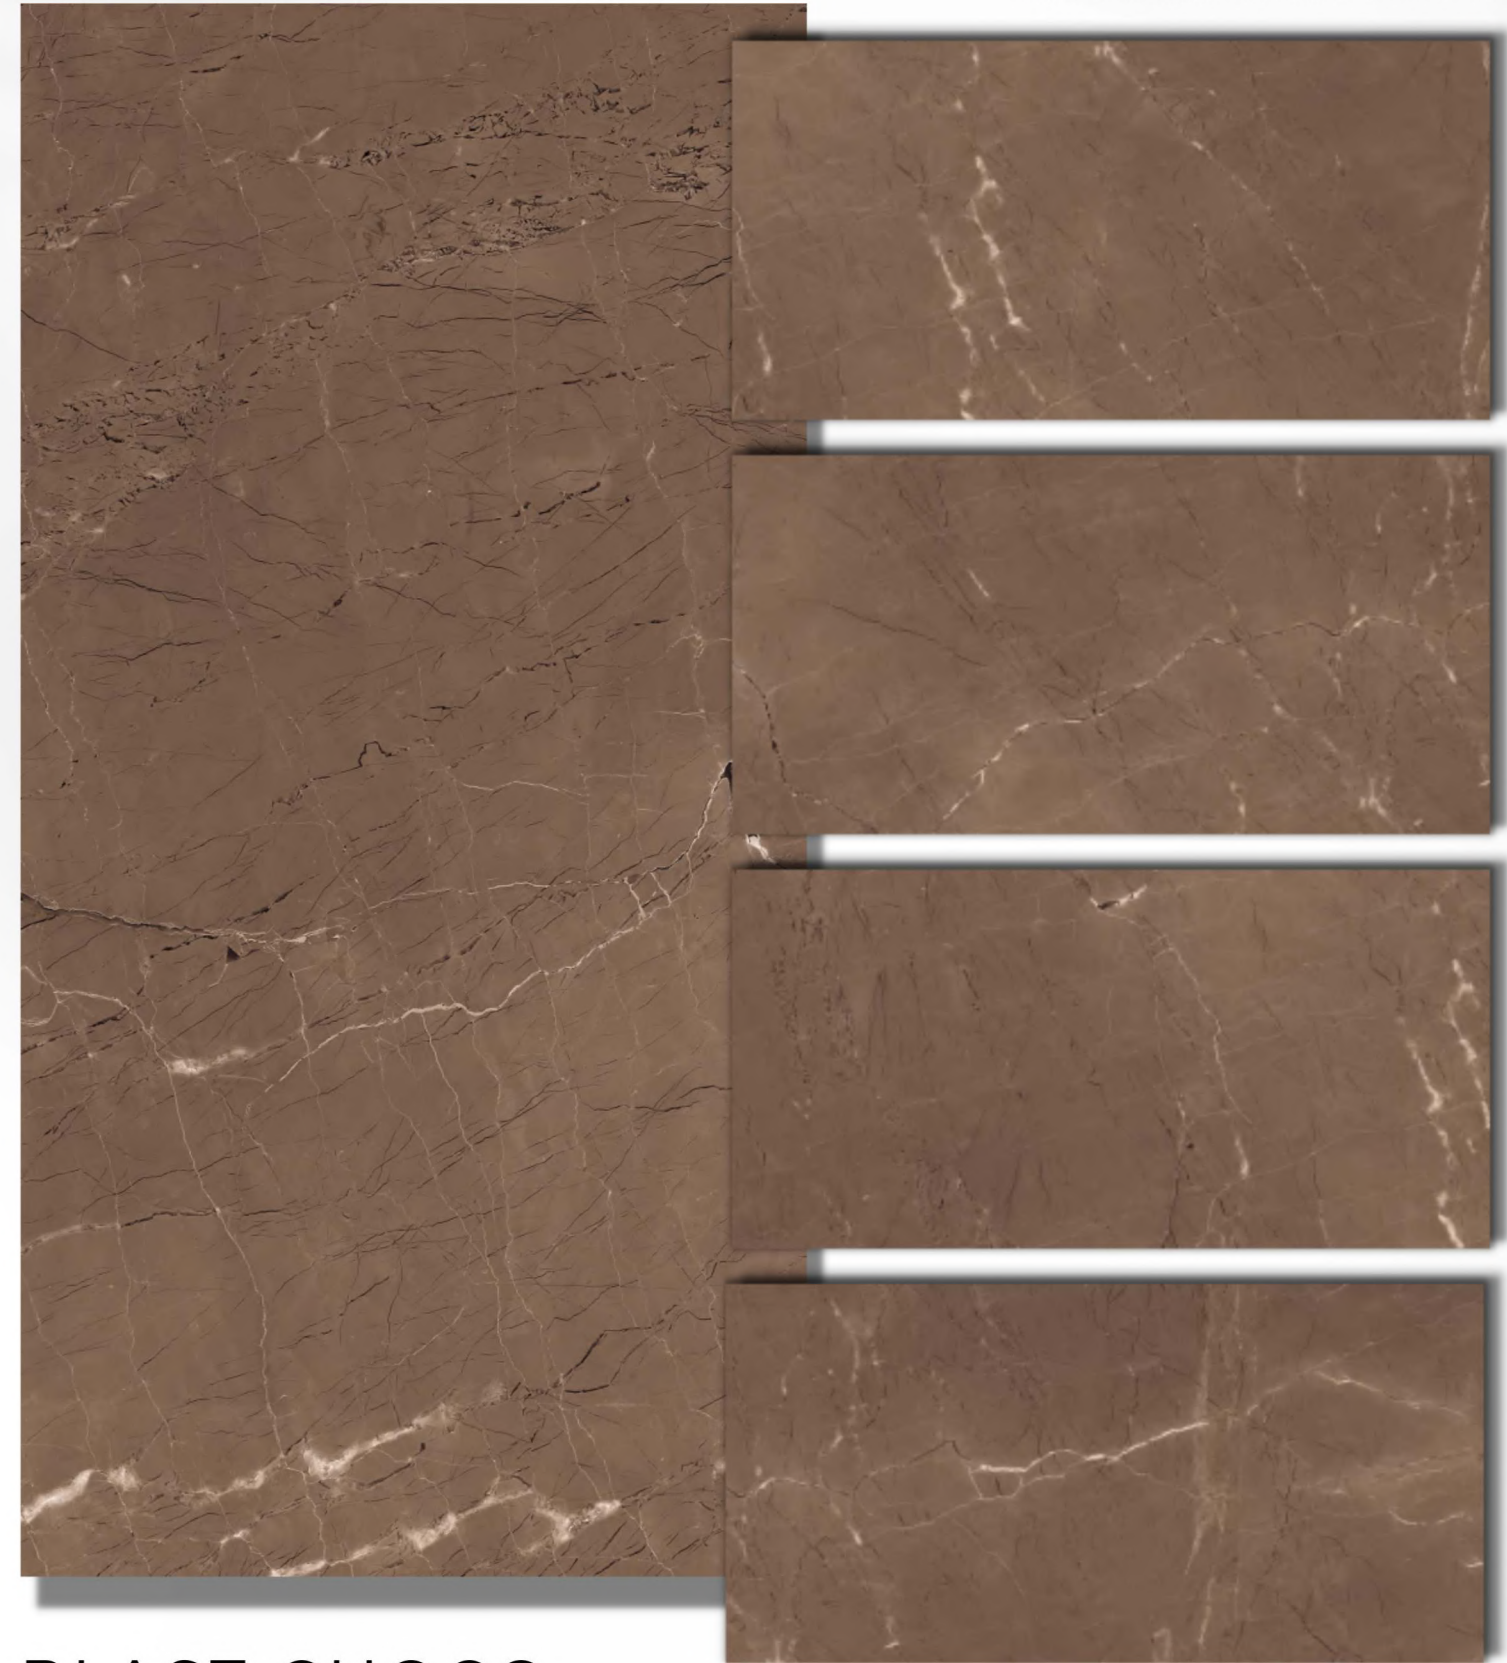

VOLCENO BEIGE
RANDOM - 3

600x1200 MM | GLOSSY

BLAST CHOCO
RAMDOM - 4

- LARGE AND VERSATILE
- HIGH STRENGTH
- SUSTAINABLE AND ECOLOGICAL
- INTEMPORAL
- EASY TO INSTALL
- MODULARITY
- TECHNICAL SUPERIORITY