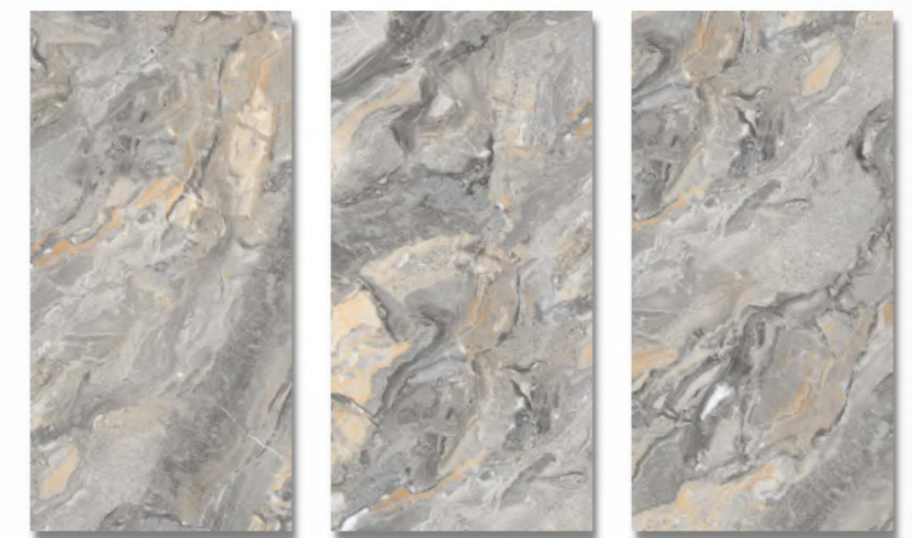

600x1200 MM | GLOSSY

GREY SONATA
RANDOM - 3