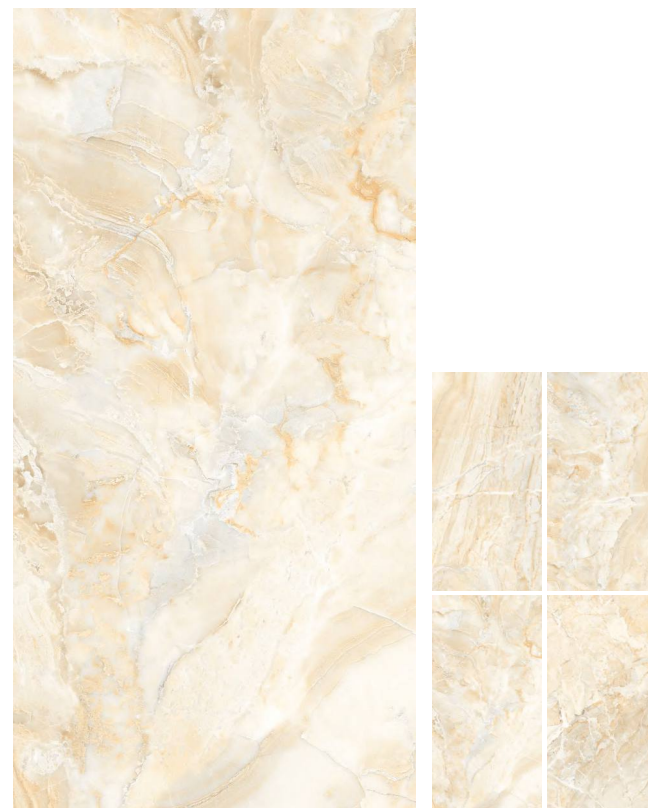

ONYX GOLDEN BEIGE

RANDOM : 4