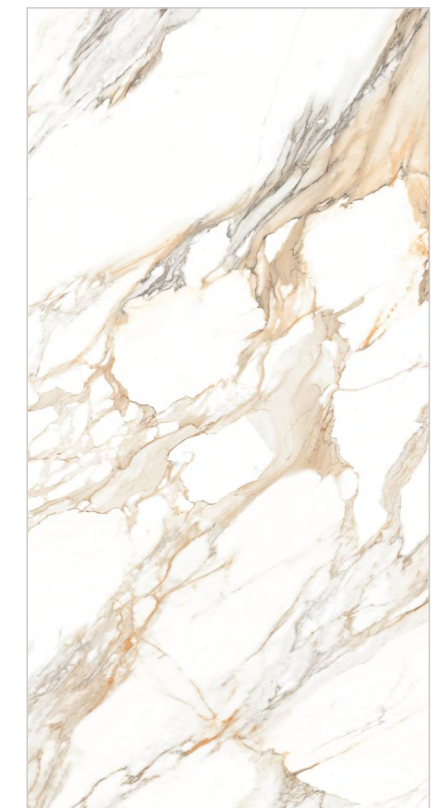

600x1200mm
GLOSSY

GLAZED
VITRIFIED TILES

LARGE AND
VERSATILE

RESISTANT

SUSTAINABLE
AND
ECOLOGICAL

INTEMPORAL

WHITE BODY

EASY TO
INSTALL

MODULARITY

TECHNICAL
SUPERIORITY

FLORATO

YOUR BELIEF IS OUR WEALTH

PORTOFINO