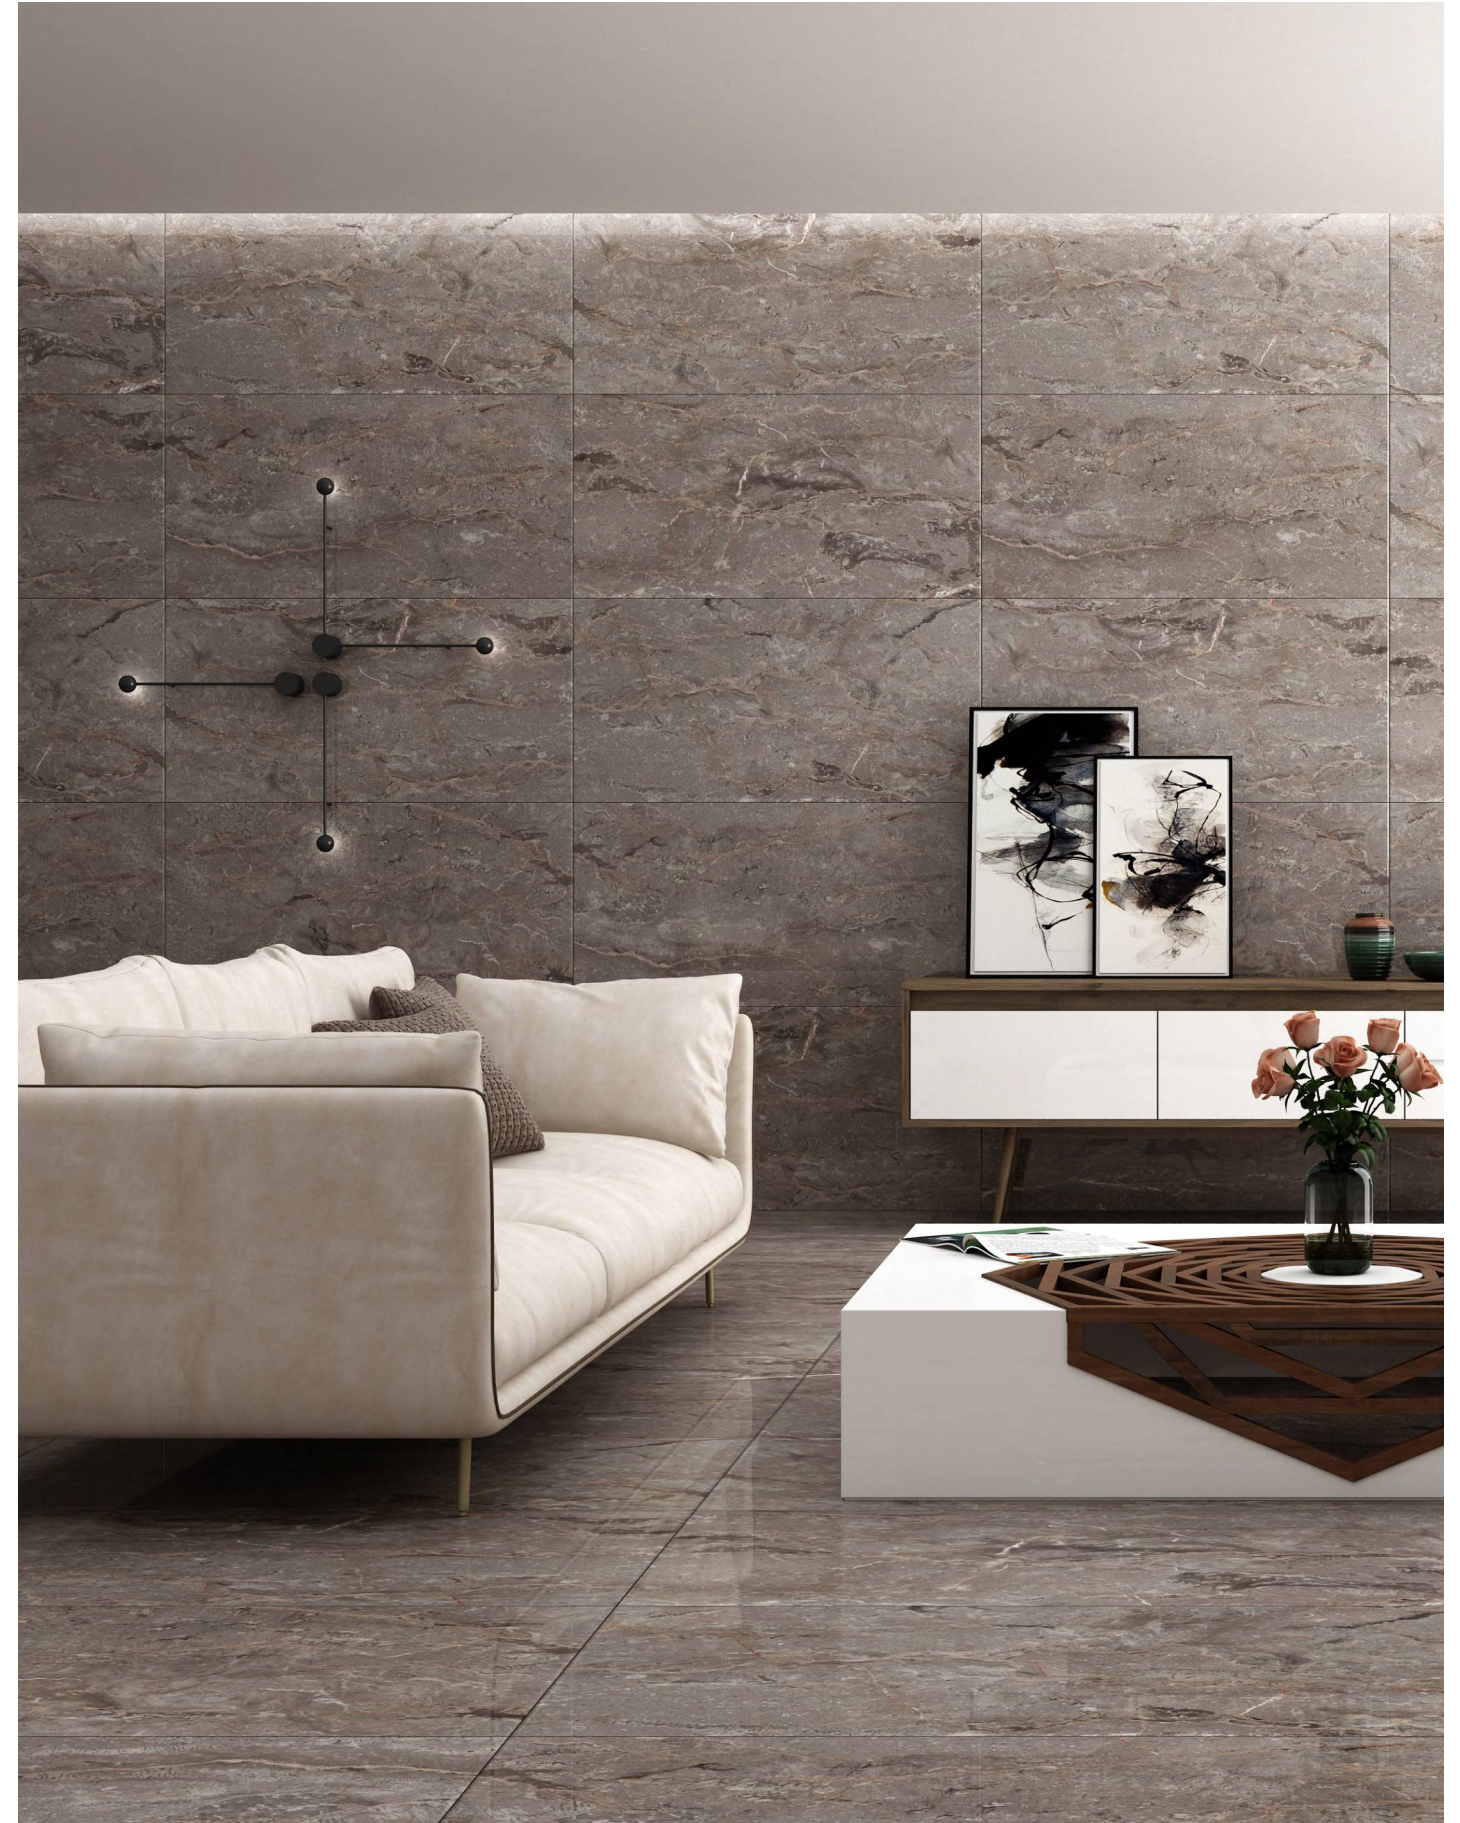

600x1200mm
GLOSSY

GLAZED
VITRIFIED TILES

LARGE AND
VERSATILE

RESISTANT

SUSTAINABLE
AND
ECOLOGICAL

INTEMPORAL

WHITE BODY

EASY TO
INSTALL