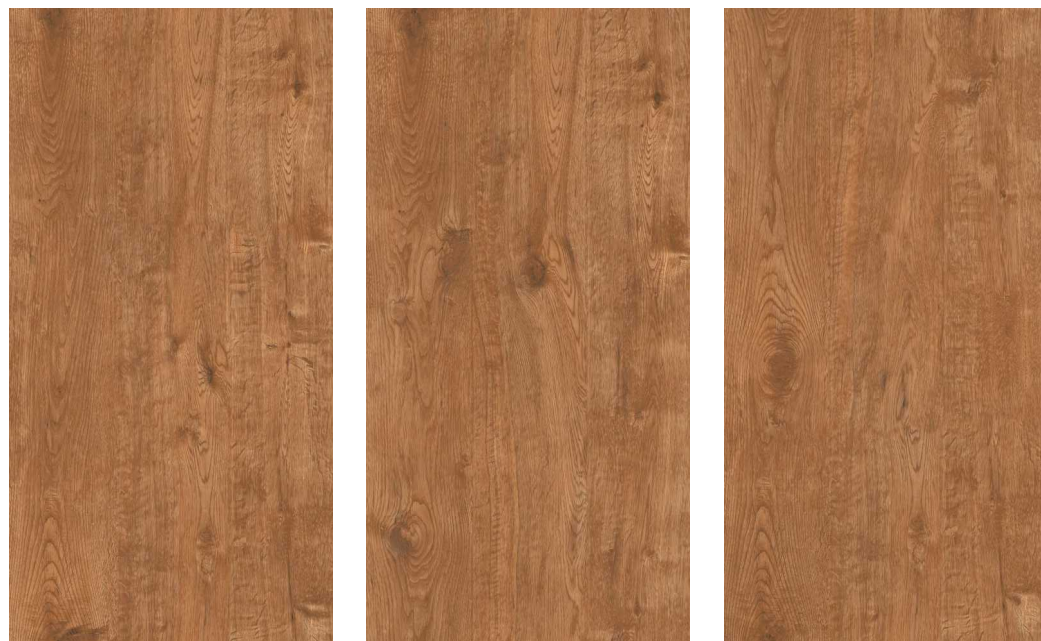

TEAK WOOD BROWN

600x1200mm
Matt Finish

- LIGHT WEIGHT
- FLEXURAL STRENGTH
- ECO FRIENDLY
- CHEMICAL RESISTANCE
- IMPACT RESISTANCE
- SCRATCH RESISTANCE