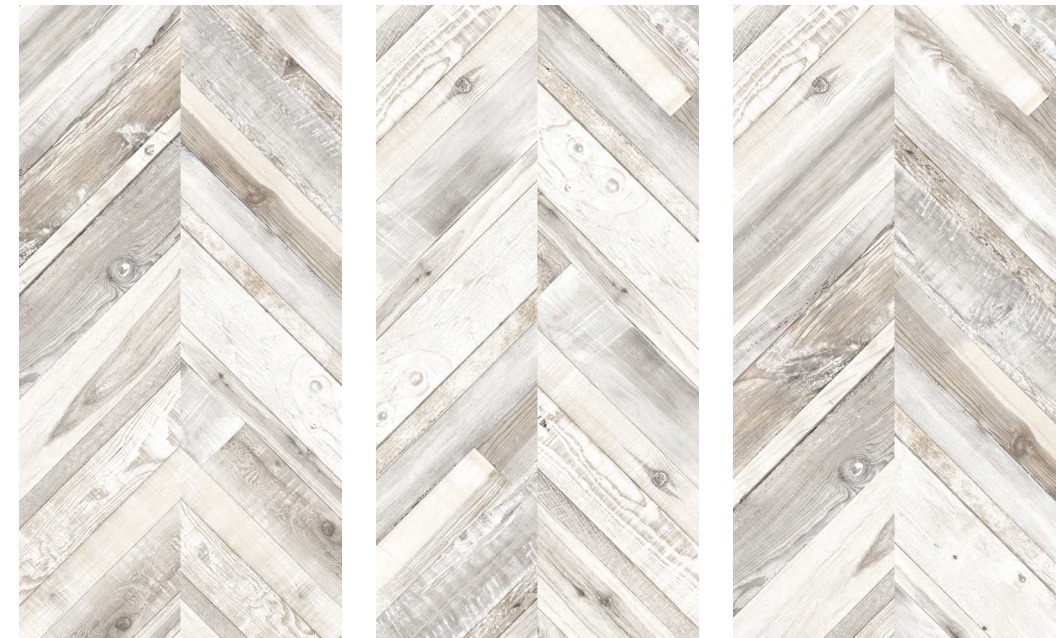

CROSS WOOD BIANCO

600x1200mm
Matt Finish

LIGHT
WEIGHT

FLEXURAL
STRENGTH

ECO
FRIENDLY

CHEMICAL
RESISTANCE

IMPACT
RESISTANCE

SCRATCH
RESISTANCE