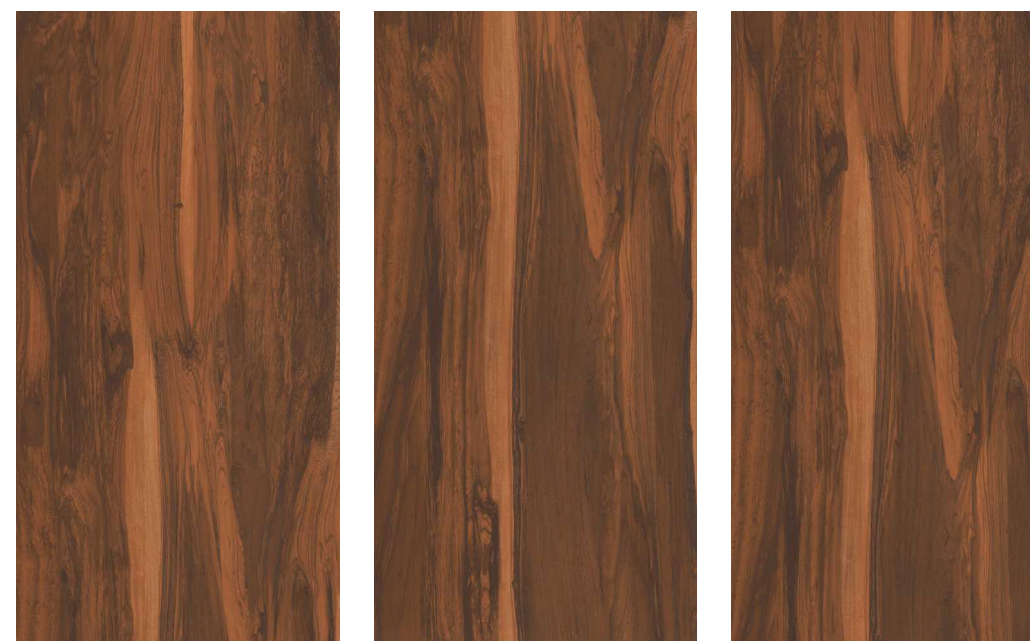

LOGGER WENGE

600x1200mm

Matt Finish

LIGHT
WEIGHT

FLEXURAL
STRENGTH

ECO
FRIENDLY

CHEMICAL
RESISTANCE

IMPACT
RESISTANCE

SCRATCH
RESISTANCE

www.floratotiles.com