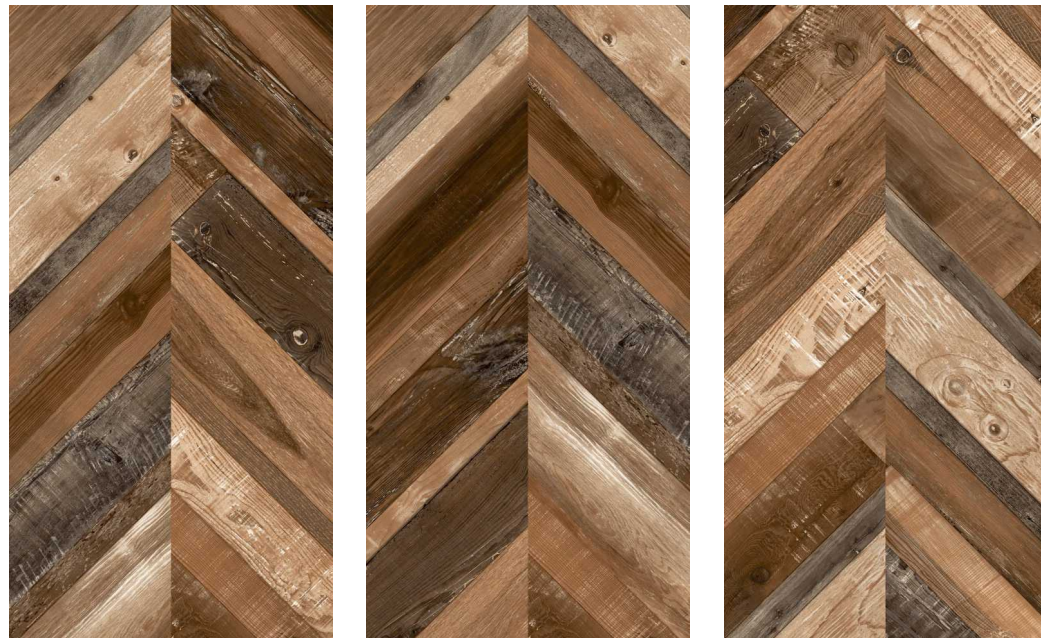

CROSS WOOD BROWN

600x1200mm
Matt Finish

LIGHT
WEIGHT

FLEXURAL
STRENGTH

ECO
FRIENDLY

CHEMICAL
RESISTANCE

IMPACT
RESISTANCE

SCRATCH
RESISTANCE