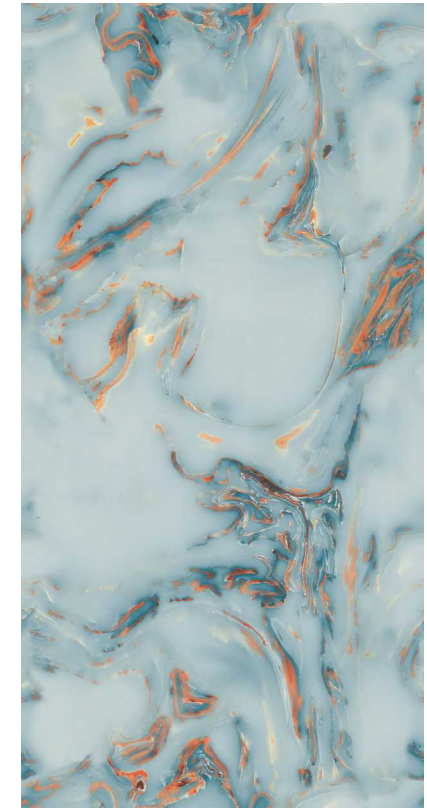

600x1200mm
GLANCE

GLAZED
VITRIFIED TILES

LARGE AND
VERSATILE

HIGH
STRENGTH

SUSTAINABLE
AND
ECOLOGICAL

INTEMPORAL

EASY TO
INSTALL

MODULARITY

TECHNICAL
SUPERIORITY

FLORATO

YOUR BELIEF IS OUR WEALTH

CANARIA MINT