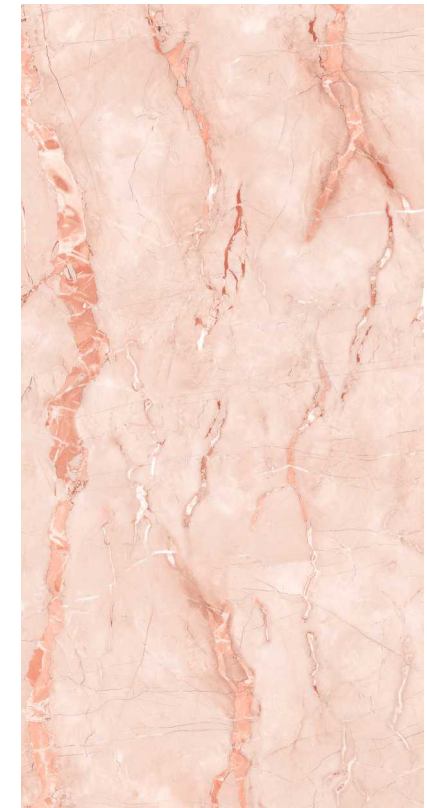

FLORATO

YOUR BELIEF IS OUR WEALTH

HUSKY RED