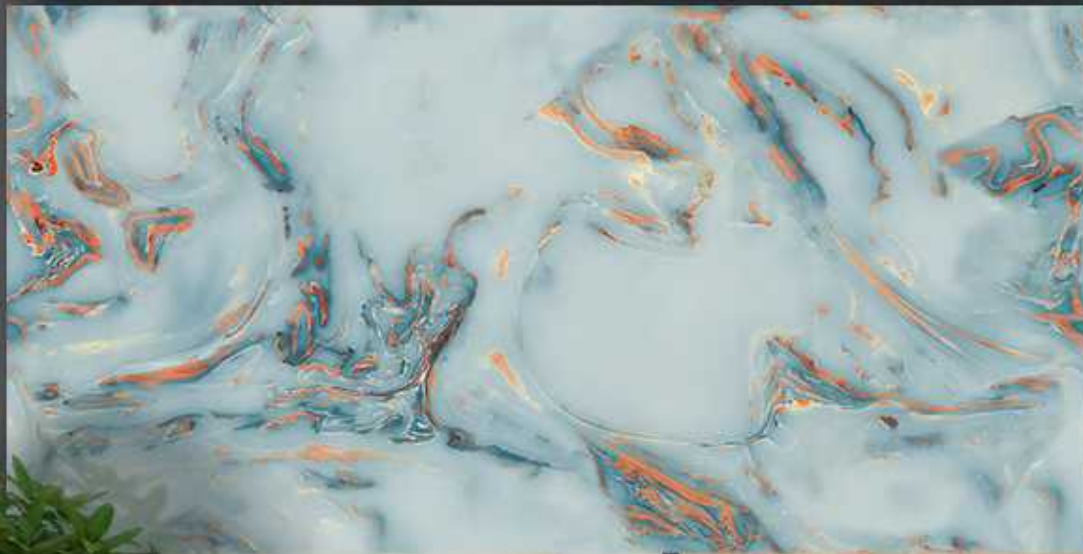

Discover
the spark of shine
with **superior Design**