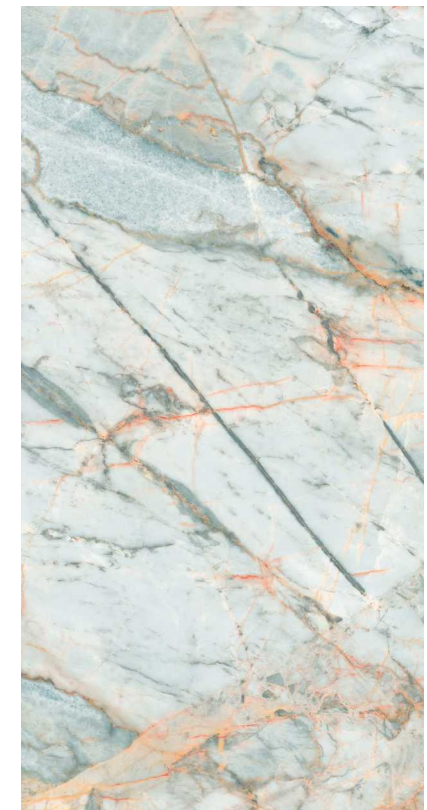

600x1200mm
GLANCE

GLAZED
VITRIFIED TILES

LARGE AND
VERSATILE

HIGH
STRENGTH

SUSTAINABLE
AND
ECOLOGICAL

INTEMPORAL

EASY TO
INSTALL

MODULARITY

TECHNICAL
SUPERIORITY

FLORATO

YOUR BELIEF IS OUR WEALTH

LETCAS GREEN