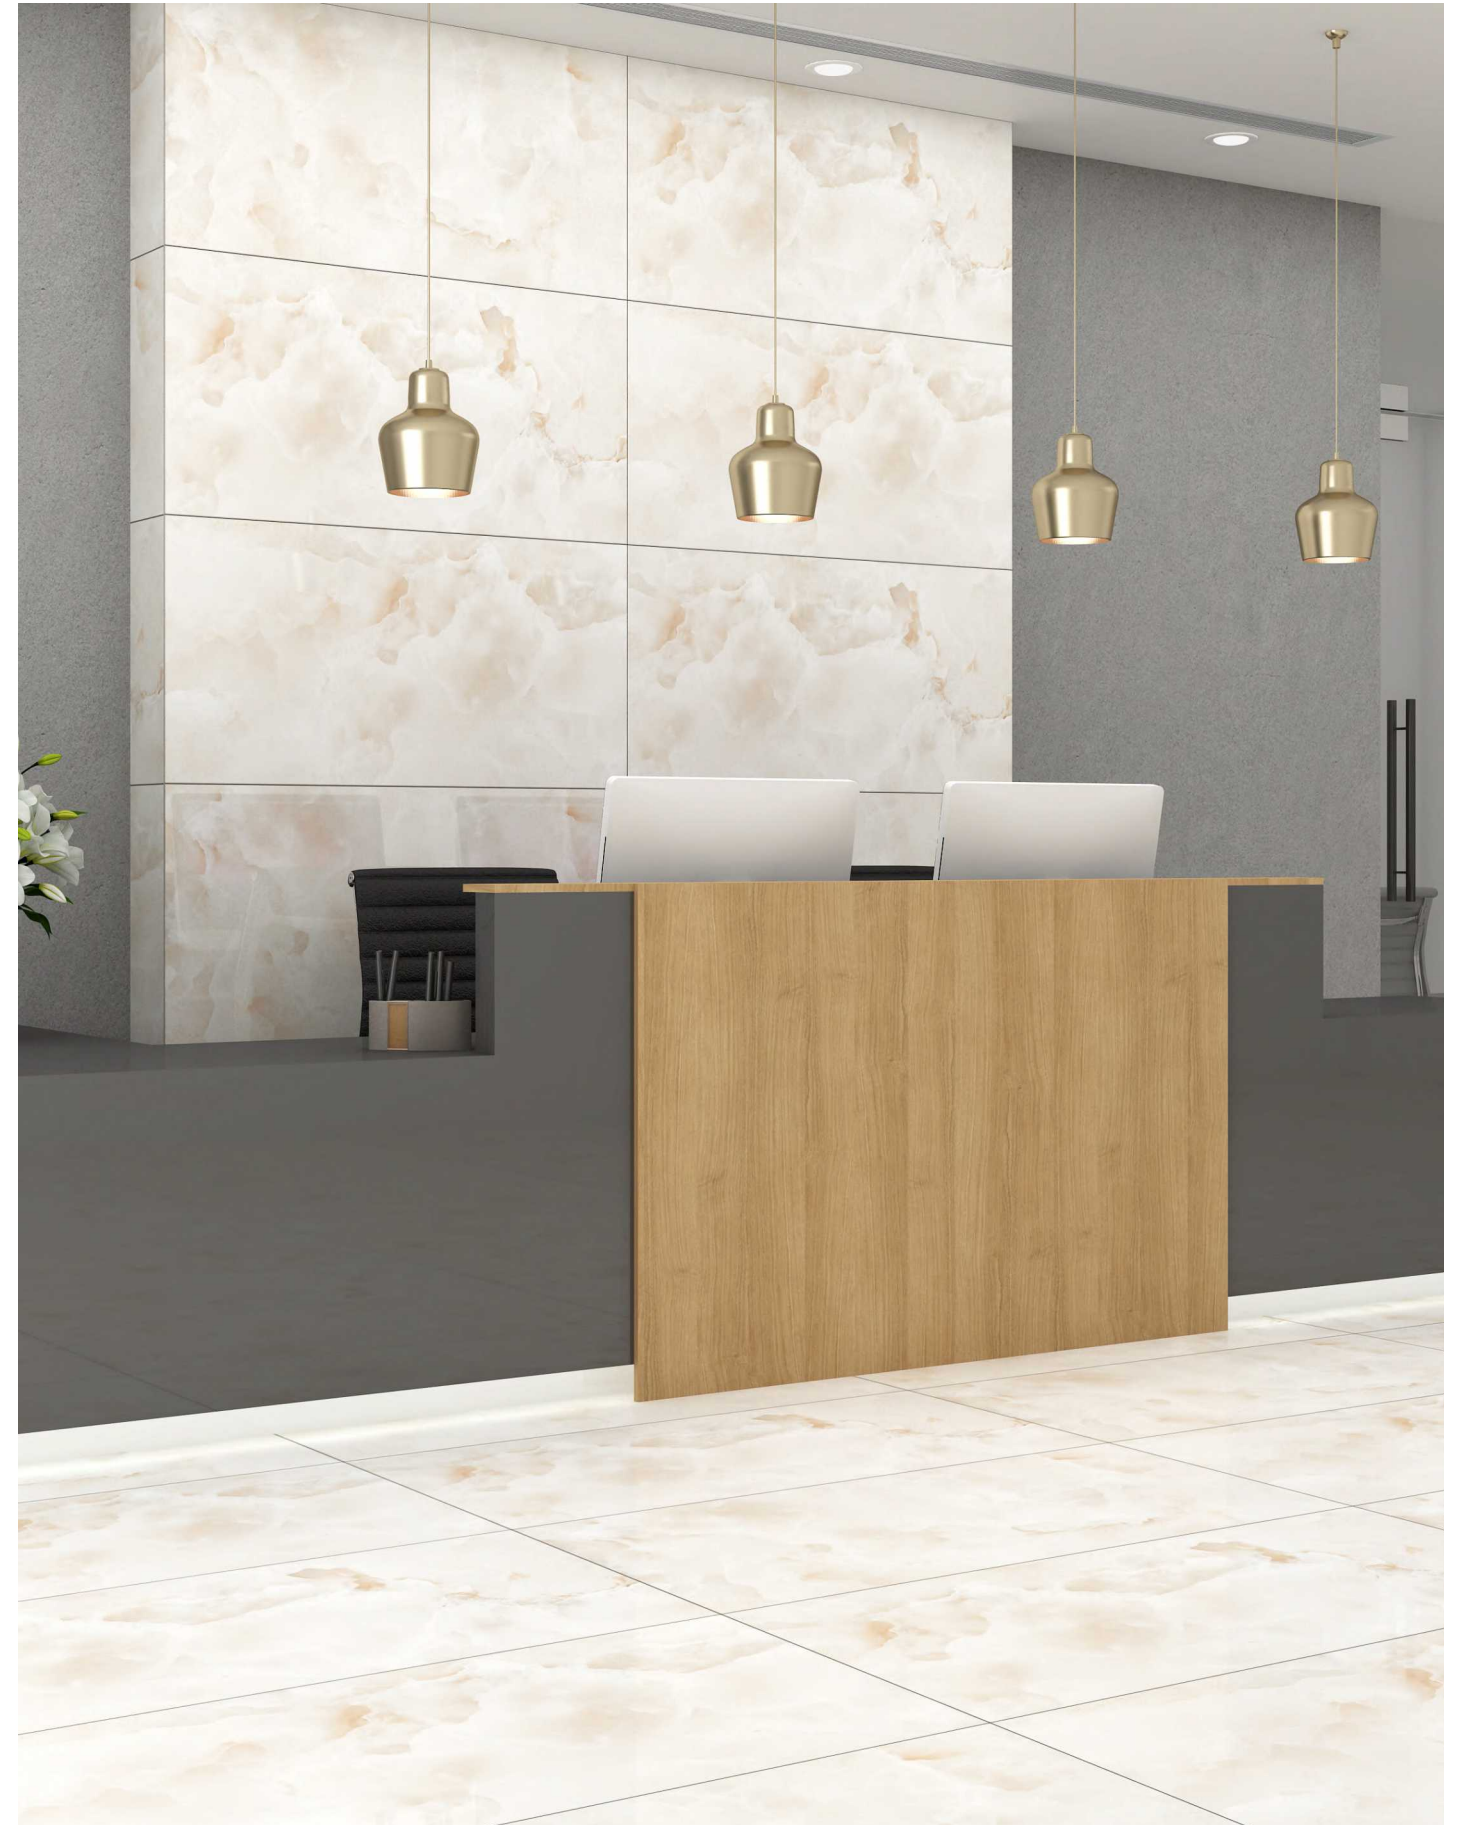

RANDOM : 3

ONYX RED

RANDOM : 3

ONYX YELLOW

RANDOM : 3

BEAUTY
BEYOND
ORDINARY

600x1200mm
GLANCE

GLAZED
VITRIFIED TILES