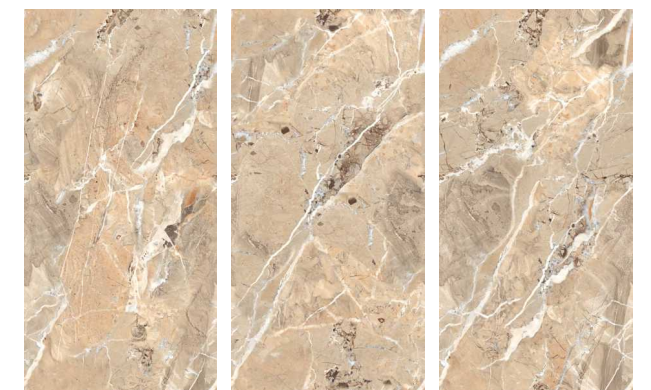

# FLORATO

YOUR BELIEF IS OUR WEALTH

MEXICO NATURAL

600x1200mm  
ENDLESS GLOSSY

GLAZED  
VITRIFIED TILES

LARGE AND  
VERSATILE

HIGH  
STRENGTH

SUSTAINABLE  
AND  
ECOLOGICAL