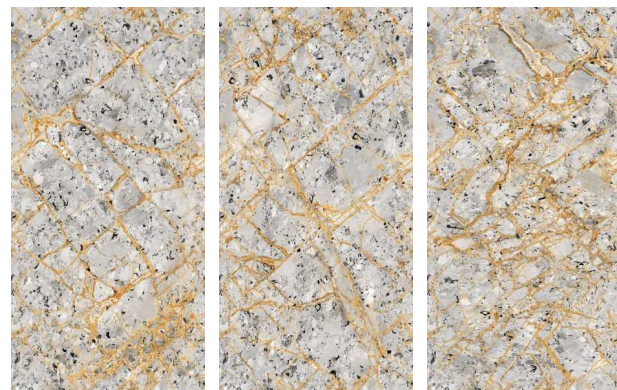

OSTUNI GOLD