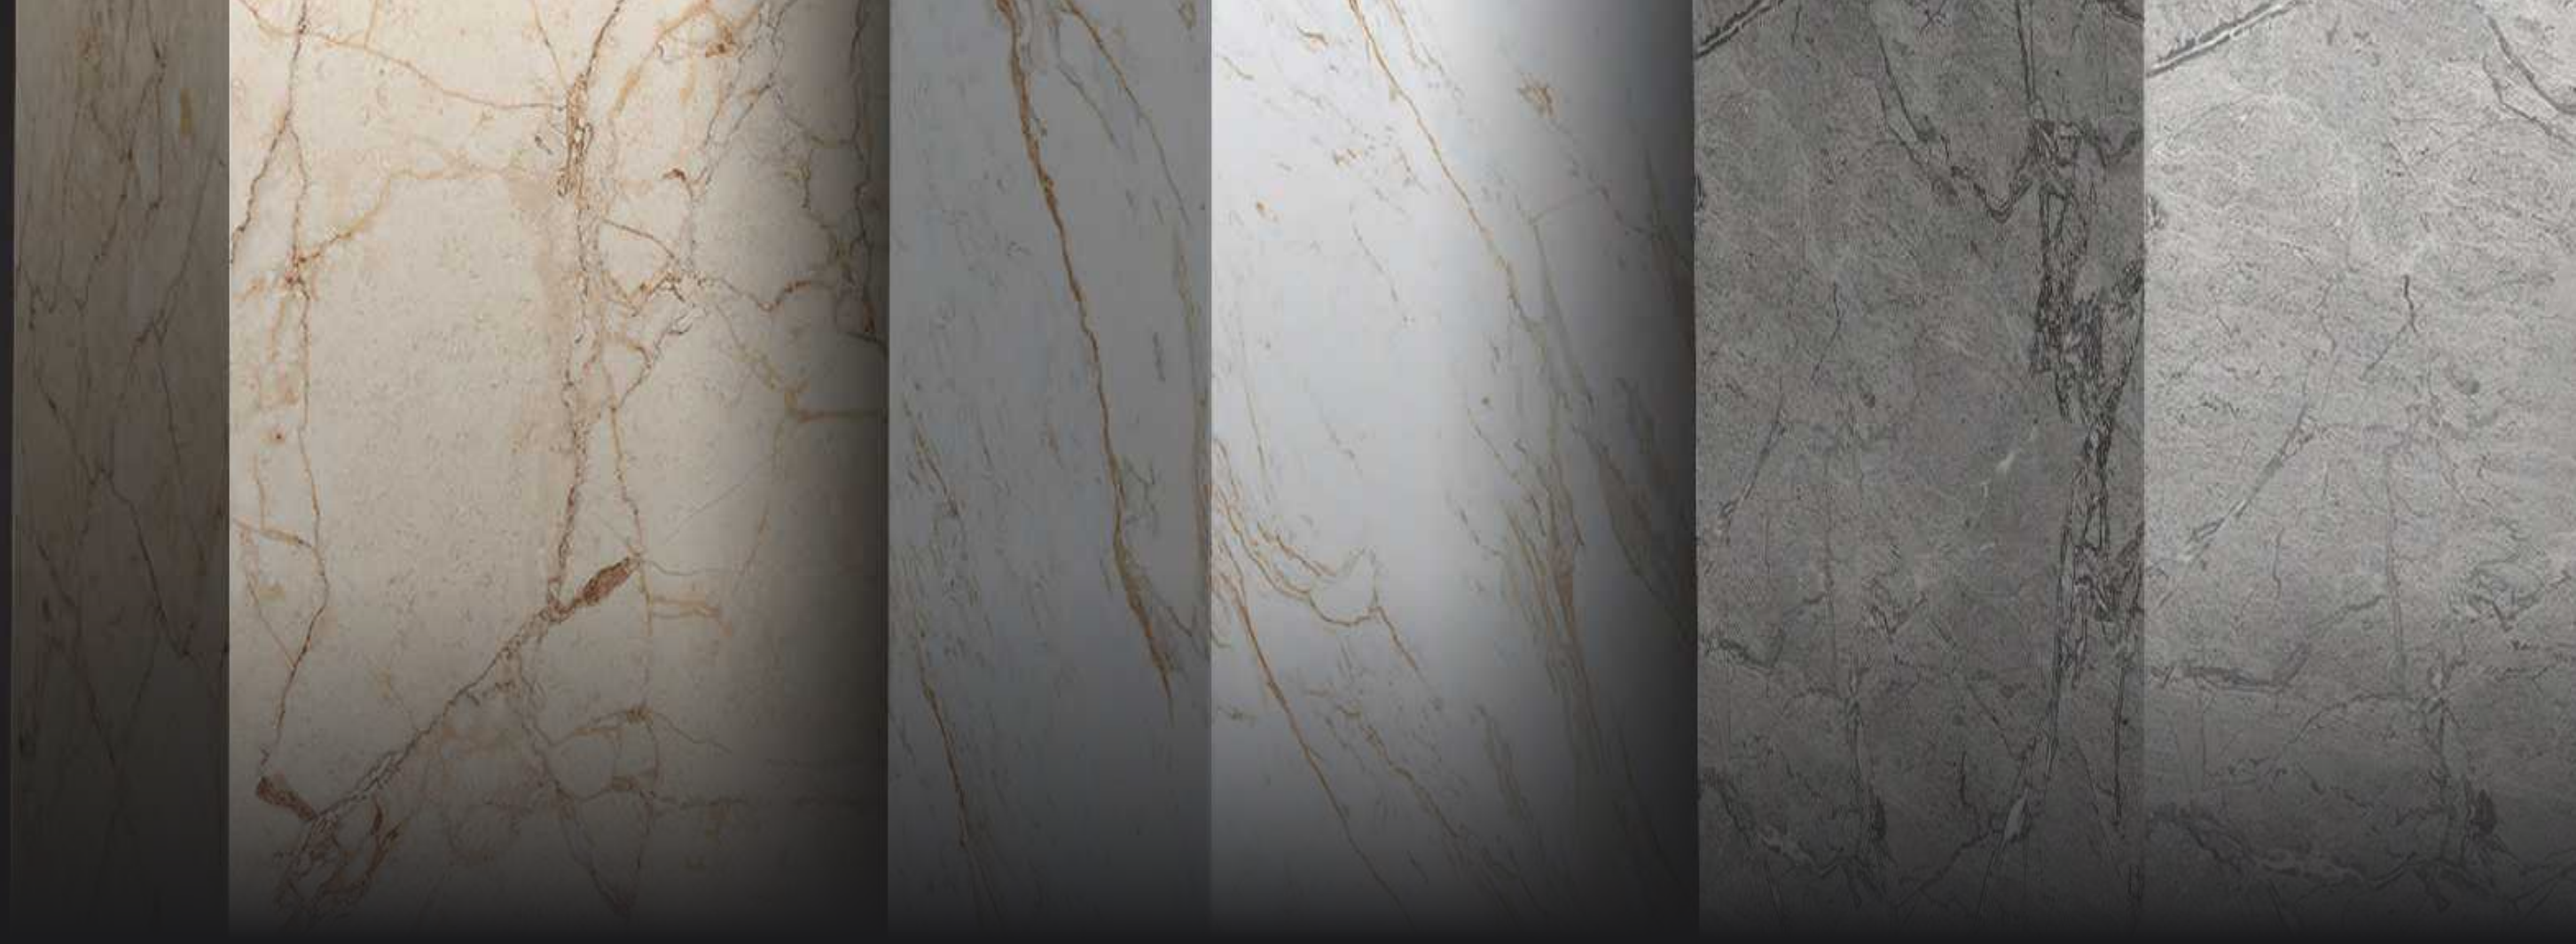

GVT/PGVT

600X  
1200mm  
ENDLESS  
GLOSSY

**PRESENTING  
ALL NEW  
GLOSSY  
FINISHING  
TOUCH.**

**LARGE AND  
VERSATILE**

**RESISTANT**

**SUSTAINABLE  
AND  
ECOLOGICAL**

**INTEMPORAL**

**WHITE BODY**