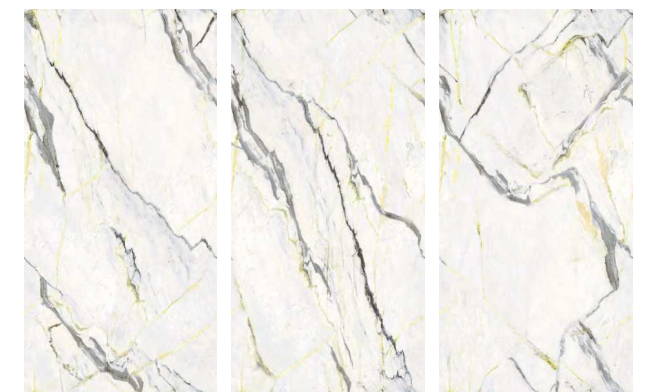

# FLORATO

YOUR BELIEF IS OUR WEALTH

SUMMER WHITE

600x1200mm  
ENDLESS GLOSSY

GLAZED  
VITRIFIED TILES

LARGE AND  
VERSATILE

HIGH  
STRENGTH

SUSTAINABLE  
AND  
ECOLOGICAL